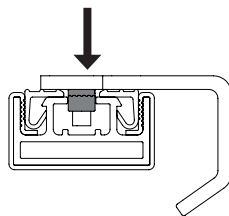

INSTALLATION GUIDE

SYMPHONY Coat Hook | 300.8215.xxx

TAG
HARDWARE

⚠ WARNING:

This product can expose you to chemicals including chromium (hexavalent compounds), which are known to the State of California to cause cancer and birth defects or other reproductive harm. For more information, visit www.p65warnings.ca.gov

INSTALLATION GUIDE

SYMPHONY Triple Hook | 300.8201 .xxx

TAG
HARDWARE

⚠ WARNING:

This product can expose you to chemicals including chromium (hexavalent compounds), which are known to the State of California to cause cancer and birth defects or other reproductive harm. For more information, visit www.p65warnings.ca.gov

INSTALLATION GUIDE

SYMPHONY Small Shoe Hook | 300.8219.xxx

TAG
HARDWARE

Small Shoe Hook

Allen Key
2.5 mm

3 complete turns
counter clockwise.
(Both screws)

Turn clockwise
until tight.
(Both screws)

WARNING:

INSTALLATION GUIDE

SYMPHONY Large Shoe Hook | 300.8218.xxx

Large Shoe Hook

Allen Key
2.5 mm

3 complete turns
counter clockwise.
(Both screws)

Turn clockwise
until tight.
(Both screws)

⚠ WARNING:

This product can expose you to chemicals including chromium (hexavalent compounds), which are known to the State of California to cause cancer and birth defects or other reproductive harm. For more information, visit www.p65warnings.ca.gov