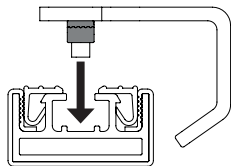

INSTALLATION GUIDE

SYMPHONY Triple Hook | 300.8201 .xxx

TAG
HARDWARE

⚠ WARNING:

This product can expose you to chemicals including chromium (hexavalent compounds), which are known to the State of California to cause cancer and birth defects or other reproductive harm. For more information, visit www.p65warnings.ca.gov

INSTALLATION GUIDE

SYMPHONY Small Shoe Hook | 300.8219.xxx

TAG
HARDWARE

Small Shoe Hook

Allen Key
2.5 mm

3 complete turns
counter clockwise.
(Both screws)

Turn clockwise
until tight.
(Both screws)

WARNING:

INSTALLATION GUIDE

SYMPHONY Large Shoe Hook | 300.8218.xxx

Large Shoe Hook

Allen Key
2.5 mm

3 complete turns
counter clockwise.
(Both screws)

Turn clockwise
until tight.
(Both screws)

⚠ WARNING:

This product can expose you to chemicals including chromium (hexavalent compounds), which are known to the State of California to cause cancer and birth defects or other reproductive harm. For more information, visit www.p65warnings.ca.gov