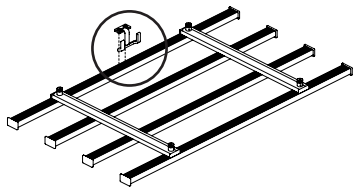

INSTALLATION GUIDE

SYMPHONY Small Shoe Hook | 300.8219.xxx

TAG
HARDWARE

Small Shoe Hook

Allen Key
2.5 mm

3 complete turns
counter clockwise.
(Both screws)

Turn clockwise
until tight.
(Both screws)

WARNING:

INSTALLATION GUIDE

SYMPHONY Large Shoe Hook | 300.8218.xxx

Large Shoe Hook

Allen Key
2.5 mm

3 complete turns
counter clockwise.
(Both screws)

Turn clockwise
until tight.
(Both screws)

⚠ WARNING:

This product can expose you to chemicals including chromium (hexavalent compounds), which are known to the State of California to cause cancer and birth defects or other reproductive harm. For more information, visit www.p65warnings.ca.gov