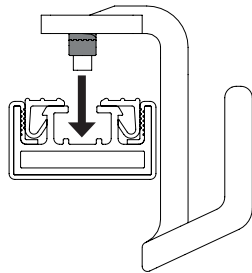

INSTALLATION GUIDE

SYMPHONY Triple Hook | 300.8201 .xxx

TAG
HARDWARE

⚠ WARNING:

This product can expose you to chemicals including chromium (hexavalent compounds), which are known to the State of California to cause cancer and birth defects or other reproductive harm. For more information, visit www.p65warnings.ca.gov

INSTALLATION GUIDE

SYMPHONY Small Shoe Hook | 300.8219.xxx

TAG
HARDWARE

Small Shoe Hook

Allen Key
2.5 mm

3 complete turns
counter clockwise.
(Both screws)

Turn clockwise
until tight.
(Both screws)

WARNING:

INSTALLATION GUIDE

SYMPHONY Large Shoe Hook | 300.8218.xxx

Large Shoe Hook

Allen Key
2.5 mm

3 complete turns
counter clockwise.
(Both screws)

Turn clockwise
until tight.
(Both screws)

⚠ WARNING:

This product can expose you to chemicals including chromium (hexavalent compounds), which are known to the State of California to cause cancer and birth defects or other reproductive harm. For more information, visit www.p65warnings.ca.gov