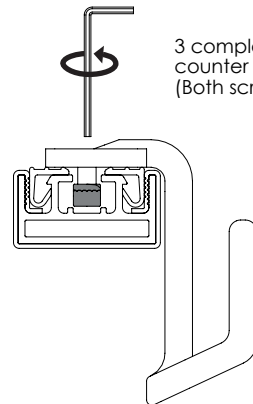

INSTALLATION GUIDE

SYMPHONY Small Shoe Hook | 300.8219.xxx

TAG
HARDWARE

Small Shoe Hook

Allen Key
2.5 mm

3 complete turns
counter clockwise.
(Both screws)

Turn clockwise
until tight.
(Both screws)

WARNING:

INSTALLATION GUIDE

SYMPHONY Large Shoe Hook | 300.8218.xxx

Large Shoe Hook

Allen Key
2.5 mm

3 complete turns
counter clockwise.
(Both screws)

Turn clockwise
until tight.
(Both screws)

⚠ WARNING:

This product can expose you to chemicals including chromium (hexavalent compounds), which are known to the State of California to cause cancer and birth defects or other reproductive harm. For more information, visit www.p65warnings.ca.gov