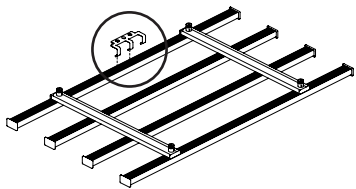

INSTALLATION GUIDE

SYMPHONY Coat Hook | 300.8215.xxx

TAG
HARDWARE

⚠ WARNING:

This product can expose you to chemicals including chromium (hexavalent compounds), which are known to the State of California to cause cancer and birth defects or other reproductive harm. For more information, visit www.p65warnings.ca.gov

INSTALLATION GUIDE

SYMPHONY Triple Hook | 300.8201 .xxx

TAG
HARDWARE

⚠ WARNING:

This product can expose you to chemicals including chromium (hexavalent compounds), which are known to the State of California to cause cancer and birth defects or other reproductive harm. For more information, visit www.p65warnings.ca.gov

INSTALLATION GUIDE

SYMPHONY Small Shoe Hook | 300.8219.xxx

TAG
HARDWARE

Small Shoe Hook

Allen Key
2.5 mm

3 complete turns
counter clockwise.
(Both screws)

Turn clockwise
until tight.
(Both screws)

WARNING:

INSTALLATION GUIDE

SYMPHONY Large Shoe Hook | 300.8218.xxx

Large Shoe Hook

Allen Key
2.5 mm

3 complete turns
counter clockwise.
(Both screws)

Turn clockwise
until tight.
(Both screws)

⚠ WARNING:

This product can expose you to chemicals including chromium (hexavalent compounds), which are known to the State of California to cause cancer and birth defects or other reproductive harm. For more information, visit www.p65warnings.ca.gov