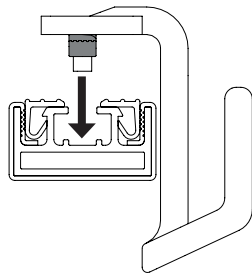

INSTALLATION GUIDE

SYMPHONY Small Shoe Hook | 300.8219.xxx

TAG
HARDWARE

Small Shoe Hook

Allen Key
2.5 mm

3 complete turns
counter clockwise.
(Both screws)

Turn clockwise
until tight.
(Both screws)

WARNING:

INSTALLATION GUIDE

SYMPHONY Large Shoe Hook | 300.8218.xxx

Large Shoe Hook

Allen Key
2.5 mm

3 complete turns
counter clockwise.
(Both screws)

Turn clockwise
until tight.
(Both screws)

⚠ WARNING:

This product can expose you to chemicals including chromium (hexavalent compounds), which are known to the State of California to cause cancer and birth defects or other reproductive harm. For more information, visit www.p65warnings.ca.gov