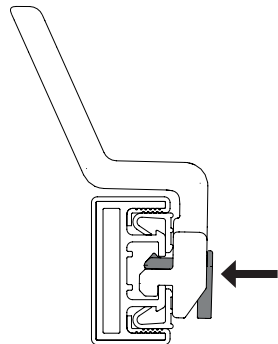

INSTALLATION GUIDE

SYMPHONY Coat Hook | 300.8215.xxx

TAG
HARDWARE

⚠ WARNING:

This product can expose you to chemicals including chromium (hexavalent compounds), which are known to the State of California to cause cancer and birth defects or other reproductive harm. For more information, visit www.p65warnings.ca.gov

INSTALLATION GUIDE

SYMPHONY Triple Hook | 300.8201 .xxx

TAG
HARDWARE

⚠ WARNING:

This product can expose you to chemicals including chromium (hexavalent compounds), which are known to the State of California to cause cancer and birth defects or other reproductive harm. For more information, visit www.p65warnings.ca.gov

INSTALLATION GUIDE

SYMPHONY Small Shoe Hook | 300.8219.xxx

TAG
HARDWARE

Small Shoe Hook

Allen Key
2.5 mm

3 complete turns
counter clockwise.
(Both screws)

Turn clockwise
until tight.
(Both screws)

WARNING:

INSTALLATION GUIDE

SYMPHONY Large Shoe Hook | 300.8218.xxx

Large Shoe Hook

Allen Key
2.5 mm

3 complete turns
counter clockwise.
(Both screws)

Turn clockwise
until tight.
(Both screws)

⚠ WARNING:

This product can expose you to chemicals including chromium (hexavalent compounds), which are known to the State of California to cause cancer and birth defects or other reproductive harm. For more information, visit www.p65warnings.ca.gov