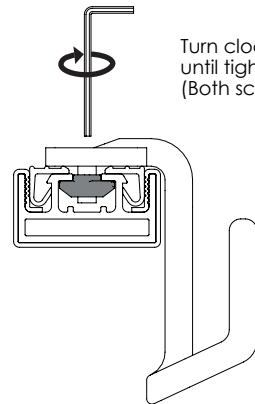

INSTALLATION GUIDE

SYMPHONY Triple Hook | 300.8201 .xxx

TAG
HARDWARE

⚠ WARNING:

This product can expose you to chemicals including chromium (hexavalent compounds), which are known to the State of California to cause cancer and birth defects or other reproductive harm. For more information, visit www.p65warnings.ca.gov

INSTALLATION GUIDE

SYMPHONY Small Shoe Hook | 300.8219.xxx

TAG
HARDWARE

Small Shoe Hook

Allen Key
2.5 mm

3 complete turns
counter clockwise.
(Both screws)

Turn clockwise
until tight.
(Both screws)

WARNING:

INSTALLATION GUIDE

SYMPHONY Large Shoe Hook | 300.8218.xxx

Large Shoe Hook

Allen Key
2.5 mm

3 complete turns
counter clockwise.
(Both screws)

Turn clockwise
until tight.
(Both screws)

⚠ WARNING:

This product can expose you to chemicals including chromium (hexavalent compounds), which are known to the State of California to cause cancer and birth defects or other reproductive harm. For more information, visit www.p65warnings.ca.gov