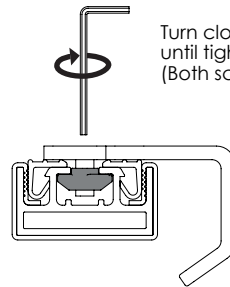

INSTALLATION GUIDE

SYMPHONY Coat Hook | 300.8215.xxx

TAG
HARDWARE

⚠ WARNING:

This product can expose you to chemicals including chromium (hexavalent compounds), which are known to the State of California to cause cancer and birth defects or other reproductive harm. For more information, visit www.p65warnings.ca.gov

INSTALLATION GUIDE

SYMPHONY Triple Hook | 300.8201 .xxx

TAG
HARDWARE

⚠ WARNING:

This product can expose you to chemicals including chromium (hexavalent compounds), which are known to the State of California to cause cancer and birth defects or other reproductive harm. For more information, visit www.p65warnings.ca.gov

INSTALLATION GUIDE

SYMPHONY Small Shoe Hook | 300.8219.xxx

TAG
HARDWARE

Small Shoe Hook

Allen Key
2.5 mm

3 complete turns
counter clockwise.
(Both screws)

Turn clockwise
until tight.
(Both screws)

WARNING:

INSTALLATION GUIDE

SYMPHONY Large Shoe Hook | 300.8218.xxx

Large Shoe Hook

Allen Key
2.5 mm

3 complete turns
counter clockwise.
(Both screws)

Turn clockwise
until tight.
(Both screws)

⚠ WARNING:

This product can expose you to chemicals including chromium (hexavalent compounds), which are known to the State of California to cause cancer and birth defects or other reproductive harm. For more information, visit www.p65warnings.ca.gov