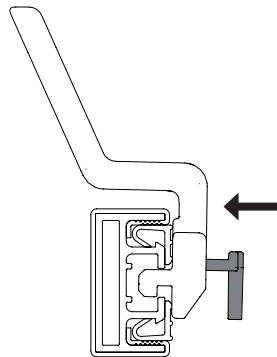

INSTALLATION GUIDE

SYMPHONY Coat Hook | 300.8215.xxx

TAG
HARDWARE

⚠ WARNING:

This product can expose you to chemicals including chromium (hexavalent compounds), which are known to the State of California to cause cancer and birth defects or other reproductive harm. For more information, visit www.p65warnings.ca.gov

INSTALLATION GUIDE

SYMPHONY Triple Hook | 300.8201 .xxx

TAG
HARDWARE

⚠ WARNING:

This product can expose you to chemicals including chromium (hexavalent compounds), which are known to the State of California to cause cancer and birth defects or other reproductive harm. For more information, visit www.p65warnings.ca.gov

INSTALLATION GUIDE

SYMPHONY Small Shoe Hook | 300.8219.xxx

TAG
HARDWARE

Small Shoe Hook

Allen Key
2.5 mm

3 complete turns
counter clockwise.
(Both screws)

Turn clockwise
until tight.
(Both screws)

WARNING:

INSTALLATION GUIDE

SYMPHONY Large Shoe Hook | 300.8218.xxx

Large Shoe Hook

Allen Key
2.5 mm

3 complete turns
counter clockwise.
(Both screws)

Turn clockwise
until tight.
(Both screws)

⚠ WARNING:

This product can expose you to chemicals including chromium (hexavalent compounds), which are known to the State of California to cause cancer and birth defects or other reproductive harm. For more information, visit www.p65warnings.ca.gov