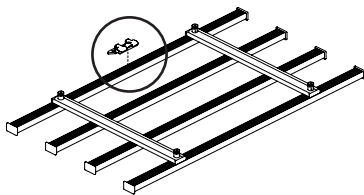

INSTALLATION GUIDE

SYMPHONY Coat Hook | 300.8215.xxx

TAG
HARDWARE

⚠ WARNING:

This product can expose you to chemicals including chromium (hexavalent compounds), which are known to the State of California to cause cancer and birth defects or other reproductive harm. For more information, visit www.p65warnings.ca.gov

INSTALLATION GUIDE

SYMPHONY Triple Hook | 300.8201 .xxx

TAG
HARDWARE

⚠ WARNING:

This product can expose you to chemicals including chromium (hexavalent compounds), which are known to the State of California to cause cancer and birth defects or other reproductive harm. For more information, visit www.p65warnings.ca.gov

INSTALLATION GUIDE

SYMPHONY Small Shoe Hook | 300.8219.xxx

TAG
HARDWARE

Small Shoe Hook

Allen Key
2.5 mm

3 complete turns
counter clockwise.
(Both screws)

Turn clockwise
until tight.
(Both screws)

WARNING:

INSTALLATION GUIDE

SYMPHONY Large Shoe Hook | 300.8218.xxx

Large Shoe Hook

Allen Key
2.5 mm

3 complete turns
counter clockwise.
(Both screws)

Turn clockwise
until tight.
(Both screws)

⚠ WARNING:

This product can expose you to chemicals including chromium (hexavalent compounds), which are known to the State of California to cause cancer and birth defects or other reproductive harm. For more information, visit www.p65warnings.ca.gov