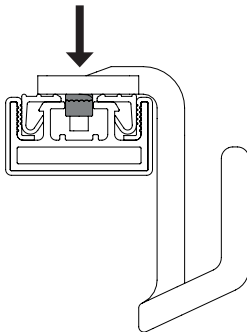

INSTALLATION GUIDE

SYMPHONY Triple Hook | 300.8201 .xxx

TAG
HARDWARE

⚠ WARNING:

This product can expose you to chemicals including chromium (hexavalent compounds), which are known to the State of California to cause cancer and birth defects or other reproductive harm. For more information, visit www.p65warnings.ca.gov

INSTALLATION GUIDE

SYMPHONY Small Shoe Hook | 300.8219.xxx

TAG
HARDWARE

Small Shoe Hook

Allen Key
2.5 mm

3 complete turns
counter clockwise.
(Both screws)

Turn clockwise
until tight.
(Both screws)

WARNING:

INSTALLATION GUIDE

SYMPHONY Large Shoe Hook | 300.8218.xxx

Large Shoe Hook

Allen Key
2.5 mm

3 complete turns
counter clockwise.
(Both screws)

Turn clockwise
until tight.
(Both screws)

⚠ WARNING:

This product can expose you to chemicals including chromium (hexavalent compounds), which are known to the State of California to cause cancer and birth defects or other reproductive harm. For more information, visit www.p65warnings.ca.gov