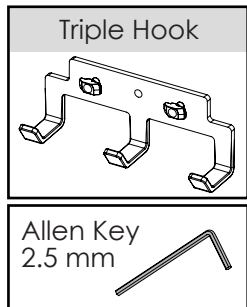

INSTALLATION GUIDE

SYMPHONY Coat Hook | 300.8215.xxx

TAG
HARDWARE

⚠ WARNING:

This product can expose you to chemicals including chromium (hexavalent compounds), which are known to the State of California to cause cancer and birth defects or other reproductive harm. For more information, visit www.p65warnings.ca.gov

INSTALLATION GUIDE

SYMPHONY Triple Hook | 300.8201 .xxx

TAG
HARDWARE

⚠ WARNING:

This product can expose you to chemicals including chromium (hexavalent compounds), which are known to the State of California to cause cancer and birth defects or other reproductive harm. For more information, visit www.p65warnings.ca.gov

INSTALLATION GUIDE

SYMPHONY Small Shoe Hook | 300.8219.xxx

TAG
HARDWARE

Small Shoe Hook

Allen Key
2.5 mm

3 complete turns
counter clockwise.
(Both screws)

Turn clockwise
until tight.
(Both screws)

WARNING:

INSTALLATION GUIDE

SYMPHONY Large Shoe Hook | 300.8218.xxx

Large Shoe Hook

Allen Key
2.5 mm

3 complete turns
counter clockwise.
(Both screws)

Turn clockwise
until tight.
(Both screws)

⚠ WARNING:

This product can expose you to chemicals including chromium (hexavalent compounds), which are known to the State of California to cause cancer and birth defects or other reproductive harm. For more information, visit www.p65warnings.ca.gov