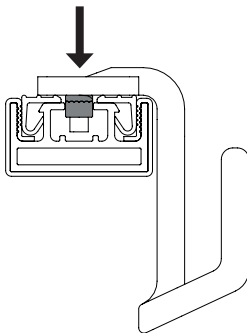

INSTALLATION GUIDE

SYMPHONY Small Shoe Hook | 300.8219.xxx

TAG
HARDWARE

Small Shoe Hook

Allen Key
2.5 mm

3 complete turns
counter clockwise.
(Both screws)

Turn clockwise
until tight.
(Both screws)

WARNING:

INSTALLATION GUIDE

SYMPHONY Large Shoe Hook | 300.8218.xxx

Large Shoe Hook

Allen Key
2.5 mm

3 complete turns
counter clockwise.
(Both screws)

Turn clockwise
until tight.
(Both screws)

⚠ WARNING:

This product can expose you to chemicals including chromium (hexavalent compounds), which are known to the State of California to cause cancer and birth defects or other reproductive harm. For more information, visit www.p65warnings.ca.gov