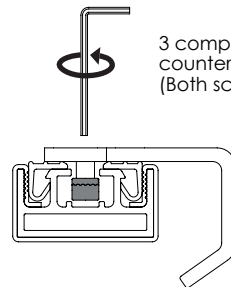

INSTALLATION GUIDE

SYMPHONY Coat Hook | 300.8215.xxx

TAG
HARDWARE

⚠ WARNING:

This product can expose you to chemicals including chromium (hexavalent compounds), which are known to the State of California to cause cancer and birth defects or other reproductive harm. For more information, visit www.p65warnings.ca.gov

INSTALLATION GUIDE

SYMPHONY Triple Hook | 300.8201 .xxx

TAG
HARDWARE

⚠ WARNING:

This product can expose you to chemicals including chromium (hexavalent compounds), which are known to the State of California to cause cancer and birth defects or other reproductive harm. For more information, visit www.p65warnings.ca.gov

INSTALLATION GUIDE

SYMPHONY Small Shoe Hook | 300.8219.xxx

TAG
HARDWARE

Small Shoe Hook

Allen Key
2.5 mm

3 complete turns
counter clockwise.
(Both screws)

Turn clockwise
until tight.
(Both screws)

WARNING:

INSTALLATION GUIDE

SYMPHONY Large Shoe Hook | 300.8218.xxx

Large Shoe Hook

Allen Key
2.5 mm

3 complete turns
counter clockwise.
(Both screws)

Turn clockwise
until tight.
(Both screws)

⚠ WARNING:

This product can expose you to chemicals including chromium (hexavalent compounds), which are known to the State of California to cause cancer and birth defects or other reproductive harm. For more information, visit www.p65warnings.ca.gov