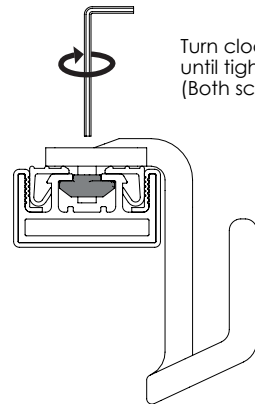

INSTALLATION GUIDE

SYMPHONY Small Shoe Hook | 300.8219.xxx

TAG
HARDWARE

Small Shoe Hook

Allen Key
2.5 mm

3 complete turns
counter clockwise.
(Both screws)

Turn clockwise
until tight.
(Both screws)

WARNING:

INSTALLATION GUIDE

SYMPHONY Large Shoe Hook | 300.8218.xxx

Large Shoe Hook

Allen Key
2.5 mm

3 complete turns
counter clockwise.
(Both screws)

Turn clockwise
until tight.
(Both screws)

⚠ WARNING:

This product can expose you to chemicals including chromium (hexavalent compounds), which are known to the State of California to cause cancer and birth defects or other reproductive harm. For more information, visit www.p65warnings.ca.gov