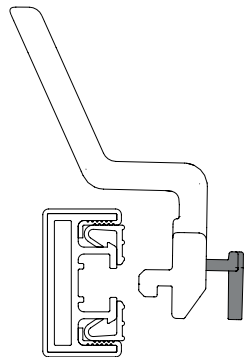

INSTALLATION GUIDE

SYMPHONY Coat Hook | 300.8215.xxx

TAG
HARDWARE

⚠ WARNING:

This product can expose you to chemicals including chromium (hexavalent compounds), which are known to the State of California to cause cancer and birth defects or other reproductive harm. For more information, visit www.p65warnings.ca.gov

INSTALLATION GUIDE

SYMPHONY Triple Hook | 300.8201 .xxx

TAG
HARDWARE

⚠ WARNING:

This product can expose you to chemicals including chromium (hexavalent compounds), which are known to the State of California to cause cancer and birth defects or other reproductive harm. For more information, visit www.p65warnings.ca.gov

INSTALLATION GUIDE

SYMPHONY Small Shoe Hook | 300.8219.xxx

TAG
HARDWARE

Small Shoe Hook

Allen Key
2.5 mm

3 complete turns
counter clockwise.
(Both screws)

Turn clockwise
until tight.
(Both screws)

WARNING:

INSTALLATION GUIDE

SYMPHONY Large Shoe Hook | 300.8218.xxx

Large Shoe Hook

Allen Key
2.5 mm

3 complete turns
counter clockwise.
(Both screws)

Turn clockwise
until tight.
(Both screws)

⚠ WARNING:

This product can expose you to chemicals including chromium (hexavalent compounds), which are known to the State of California to cause cancer and birth defects or other reproductive harm. For more information, visit www.p65warnings.ca.gov