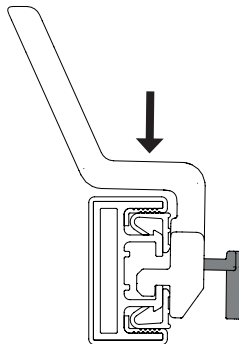

INSTALLATION GUIDE

SYMPHONY Coat Hook | 300.8215.xxx

TAG
HARDWARE

⚠ WARNING:

This product can expose you to chemicals including chromium (hexavalent compounds), which are known to the State of California to cause cancer and birth defects or other reproductive harm. For more information, visit www.p65warnings.ca.gov

INSTALLATION GUIDE

SYMPHONY Triple Hook | 300.8201 .xxx

TAG
HARDWARE

⚠ WARNING:

This product can expose you to chemicals including chromium (hexavalent compounds), which are known to the State of California to cause cancer and birth defects or other reproductive harm. For more information, visit www.p65warnings.ca.gov

INSTALLATION GUIDE

SYMPHONY Small Shoe Hook | 300.8219.xxx

TAG
HARDWARE

Small Shoe Hook

Allen Key
2.5 mm

3 complete turns
counter clockwise.
(Both screws)

Turn clockwise
until tight.
(Both screws)

WARNING:

INSTALLATION GUIDE

SYMPHONY Large Shoe Hook | 300.8218.xxx

Large Shoe Hook

Allen Key
2.5 mm

3 complete turns
counter clockwise.
(Both screws)

Turn clockwise
until tight.
(Both screws)

⚠ WARNING:

This product can expose you to chemicals including chromium (hexavalent compounds), which are known to the State of California to cause cancer and birth defects or other reproductive harm. For more information, visit www.p65warnings.ca.gov