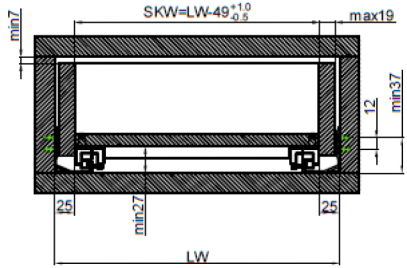

Installation Dimensions(mm)

Installation for drawer with max 16mm thick drawer side
 LW = Internal Cabinet Width SKW = Internal Drawer Width

Installation for drawer with max 19mm thick drawer side
 LW = Internal Cabinet Width SKW = Internal Drawer Width

Installation Dimensions(mm)

NL	LTmin	LTmax
9"	275	/
12"	343	373
15"	416	436
18"	494	514
21"	568	588

Drawer Dimensions(mm)

SKL = Drawer length

LT = Inside cabinet length (min.)