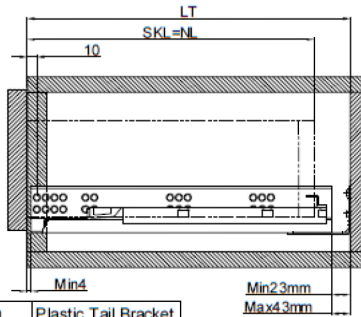

Installation Dimensions(mm)

Installation for drawer with max 16mm thick drawer side
 LW = Internal Cabinet Width SKW = Internal Drawer Width

Installation for drawer with max 19mm thick drawer side
 LW = Internal Cabinet Width SKW = Internal Drawer Width

Installation Dimensions(mm)

NL	LTmin	LTmax
9"	275	/
12"	343	373
15"	416	436
18"	494	514
21"	568	588

Drawer Dimensions(mm)

SKL = Drawer length

LT = Inside cabinet length (min.)