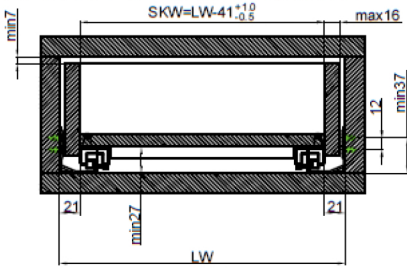

Installation Dimensions(mm)

Installation for drawer with max 16mm thick drawer side
 LW = Internal Cabinet Width SKW = Internal Drawer Width

Installation for drawer with max 19mm thick drawer side
 LW = Internal Cabinet Width SKW = Internal Drawer Width

Installation Dimensions(mm)

NL	LTmin	LTmax
9"	275	/
12"	343	373
15"	416	436
18"	494	514
21"	568	588

Drawer Dimensions(mm)

SKL = Drawer length

LT = Inside cabinet length (min.)