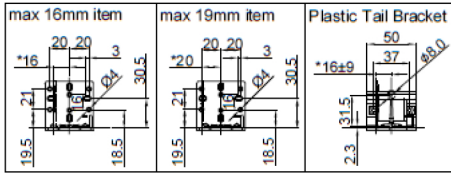

Installation Dimensions(mm)

Installation for drawer with max 16mm thick drawer side
 LW = Internal Cabinet Width SKW = Internal Drawer Width

Installation for drawer with max 19mm thick drawer side
 LW = Internal Cabinet Width SKW = Internal Drawer Width

Installation Dimensions(mm)

NL	LTmin	LTmax
9"	275	/
12"	343	373
15"	416	436
18"	494	514
21"	568	588

Drawer Dimensions(mm)

SKL = Drawer length

LT = Inside cabinet length (min.)