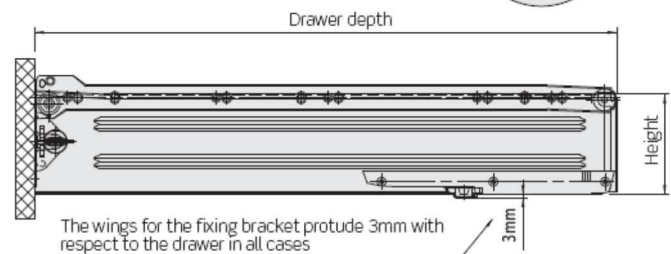

Technical data

SUPRA INDAMATIC window

INDAMATIC set for SUPRA drawer

Color	Ral	Reference	Quantity
White	Ral 9003	194.700.133	50

Each reference consists of one soft-close device and one pin.

Drawer Height	B
54	40
86	72
150	136

Drawer Length	A
270	223
350	303
400	353
450	403
500	453
550	503

INDAMATIC

Fixing method to the side panel

SUPRA-54

SUPRA-86

SUPRA-150

Adjustable steel front adaptor
for SUPRA-86-150

SUPRA-54

SUPRA-96, inner drawer

SUPRA-96

SUPRA-150

■ SUPRA INDAMATIC window

INDAMATIC

INDAMATIC set for SUPRA drawer

White Ral 9003 194.700.133 50

Each reference consists of one soft-close device and one pin.