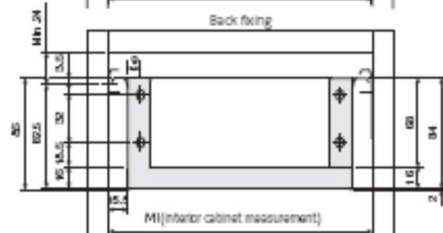

SUPRA-96, inner drawer