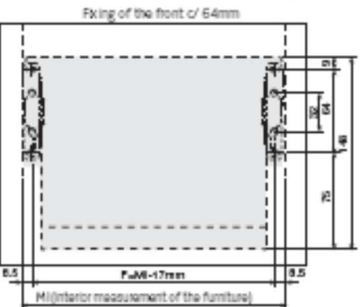

SUPRA-54

SUPRA-96, inner drawer

SUPRA-96

SUPRA-150

■ SUPRA INDAMATIC window

INDAMATIC

INDAMATIC set for SUPRA drawer

White Ral 9003 194.700.133 50

Each reference consists of one soft-close device and one pin.

Drawer Height	B
54	40
96	72
150	136

Drawer Length	A
270	223
350	303
400	353
450	403
500	453
550	503

Fixing method to the side panel

Drawer depth