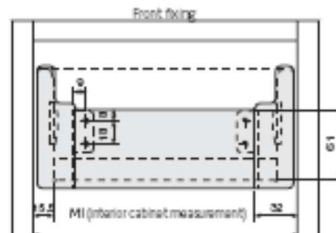

Technical data

SUPRA INDAMATIC window

INDAMATIC set for SUPRA drawer

Color	Ral	Reference	Quantity
White	Ral 9003	194.700.133	50

Each reference consists of one soft-close device and one pin.

Drawer Height	B
54	40
86	72
150	136

Drawer Length	A
270	223
350	303
400	353
450	403
500	453
550	503

INDAMATIC

Fixing method to the side panel

SUPRA-54

SUPRA-86

SUPRA-150

Adjustable steel front adaptor
for SUPRA-86-150

SUPRA-54

SUPRA-96, inner drawer

SUPRA-96

SUPRA-150

■ SUPRA INDAMATIC window

INDAMATIC

INDAMATIC set for SUPRA drawer

White Ral 9003 194.700.133 50

Each reference consists of one soft-close device and one pin.