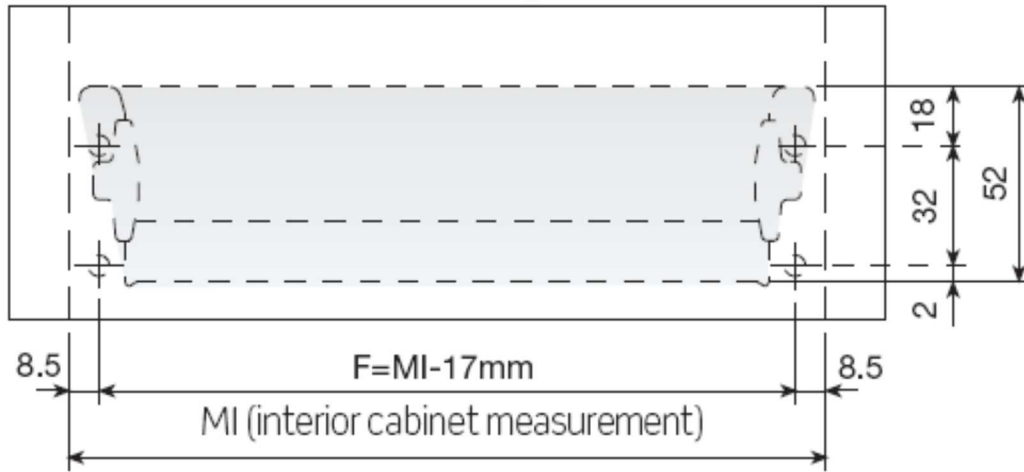

Drawer Height	B
54	40
96	72
150	136

Drawer Length	A
270	223
350	303
400	353
450	403
500	453
550	503

Fixing method to the side panel

Drawer depth

Front fixing

Back fixing

Fixing of the front c/ 64mm

HÄFELE