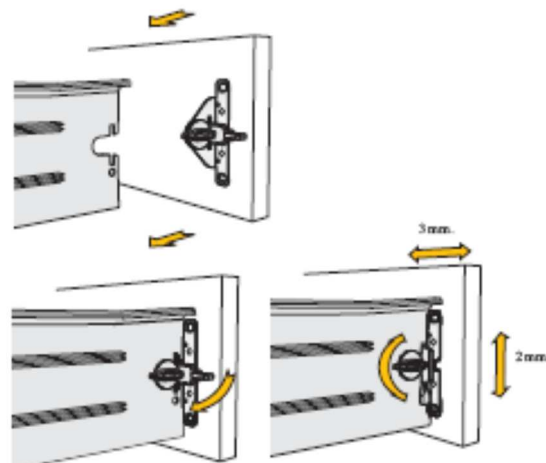

Technical data

SUPRA INDAMATIC window

INDAMATIC set for SUPRA drawer

Color	Ral	Reference	Quantity
White	Ral 9003	194.700.133	50

Each reference consists of one soft-close device and one pin.

Drawer Height	B
54	40
86	72
150	136

Drawer Length	A
270	223
350	303
400	353
450	403
500	453
550	503

INDAMATIC

Fixing method to the side panel

SUPRA-54

SUPRA-86

SUPRA-150

Adjustable steel front adaptor
for SUPRA-86-150

SUPRA-54

SUPRA-96, inner drawer

SUPRA-96

SUPRA-150

■ SUPRA INDAMATIC window

INDAMATIC

INDAMATIC set for SUPRA drawer

White Ral 9003 194.700.133 50

Each reference consists of one soft-close device and one pin.