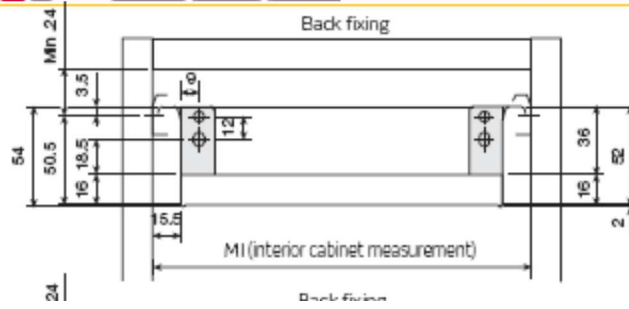

Technical data

SUPRA INDAMATIC window

INDAMATIC set for SUPRA drawer

Color	Ral	Reference	Quantity
White	Ral 9003	194.700.133	50

Each reference consists of one soft-close device and one pin.

Drawer Height	B
54	40
86	72
150	136

Drawer Length	A
270	223
350	303
400	353
450	403
500	453
550	503

INDAMATIC

Fixing method to the side panel

SUPRA-54

SUPRA-86

SUPRA-150

Adjustable steel front adaptor
for SUPRA-86-150

SUPRA-54