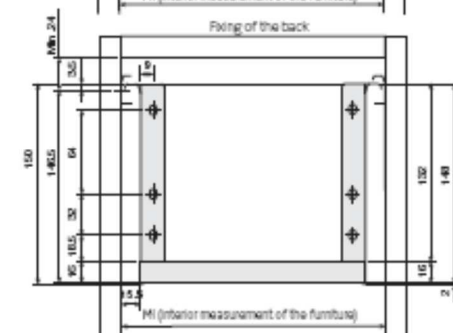

Technical data

SUPRA INDAMATIC window

INDAMATIC set for SUPRA drawer

Color	Ral	Reference	Quantity
White	Ral 9003	194.700.133	50

Each reference consists of one soft-close device and one pin.

Drawer Height	B
54	40
86	72
150	136

Drawer Length	A
270	223
350	303
400	353
450	403
500	453
550	503

INDAMATIC

Fixing method to the side panel

SUPRA-54

SUPRA-86

SUPRA-150

Adjustable steel front adaptor
for SUPRA-86-150

SUPRA-54

SUPRA-96, inner drawer

SUPRA-96

SUPRA-150

■ SUPRA INDAMATIC window

INDAMATIC

INDAMATIC set for SUPRA drawer

White Ral 9003 194.700.133 50

Each reference consists of one soft-close device and one pin.