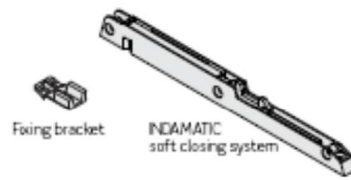

■ SUPRA INDAMATIC window

INDAMATIC

INDAMATIC set for SUPRA drawer

White Ral 9003 194.700.133 50

Each reference consists of one soft-close device and one pin.

Drawer Height	B
54	40
96	72
150	136

Drawer Length	A
270	223
350	303
400	353
450	403
500	453
550	503

Fixing method to the side panel