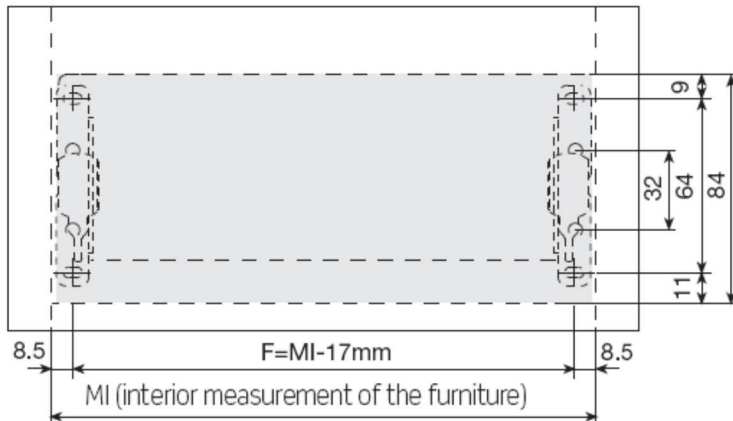

Drawer Length	A
270	223
350	303
400	353
450	403
500	453
550	503

INDAMATIC

Fixing method to the side panel

SUPRA-54

SUPRA-86

SUPRA-150

Adjustable steel front adaptor
for SUPRA-86-150

SUPRA-54

Drawer Height	B
54	40
96	72
150	136

Drawer Length	A
270	223
350	303
400	353
450	403
500	453
550	503

Fixing method to the side panel

Drawer depth

Front fixing

Back fixing

Fixing of the front c/ 64mm

HÄFELE