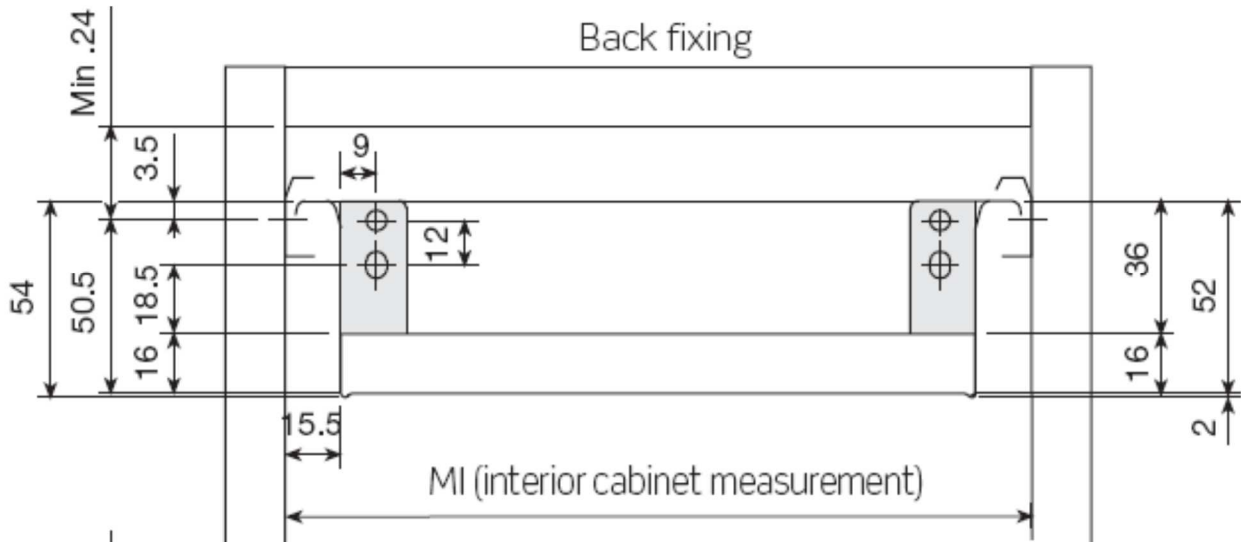

Drawer Height	B
54	40
96	72
150	136

Drawer Length	A
270	223
350	303
400	353
450	403
500	453
550	503

Fixing method to the side panel

Drawer depth

Front fixing

Back fixing

Fixing of the front c/ 64mm

HÄFELE