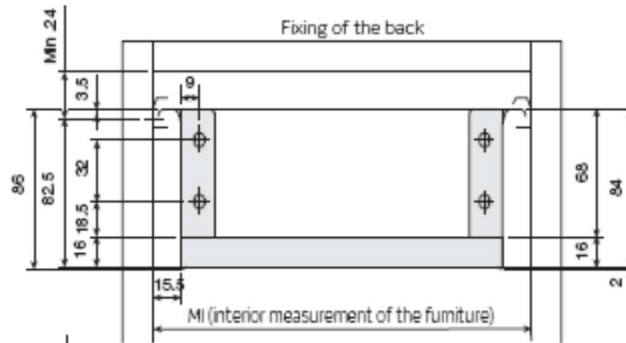

Technical data

SUPRA INDAMATIC window

INDAMATIC set for SUPRA drawer

Color	Ral	Reference	Quantity
White	Ral 9003	194.700.133	50

Each reference consists of one soft-close device and one pin.

Drawer Height	B
54	40
86	72
150	136

Drawer Length	A
270	223
350	303
400	353
450	403
500	453
550	503

INDAMATIC

Fixing method to the side panel

SUPRA-54

SUPRA-86

SUPRA-150

Adjustable steel front adaptor
for SUPRA-86-150

SUPRA-54

SUPRA-96, inner drawer

SUPRA-96

SUPRA-150

■ SUPRA INDAMATIC window

INDAMATIC

INDAMATIC set for SUPRA drawer

White Ral 9003 194.700.133 50

Each reference consists of one soft-close device and one pin.