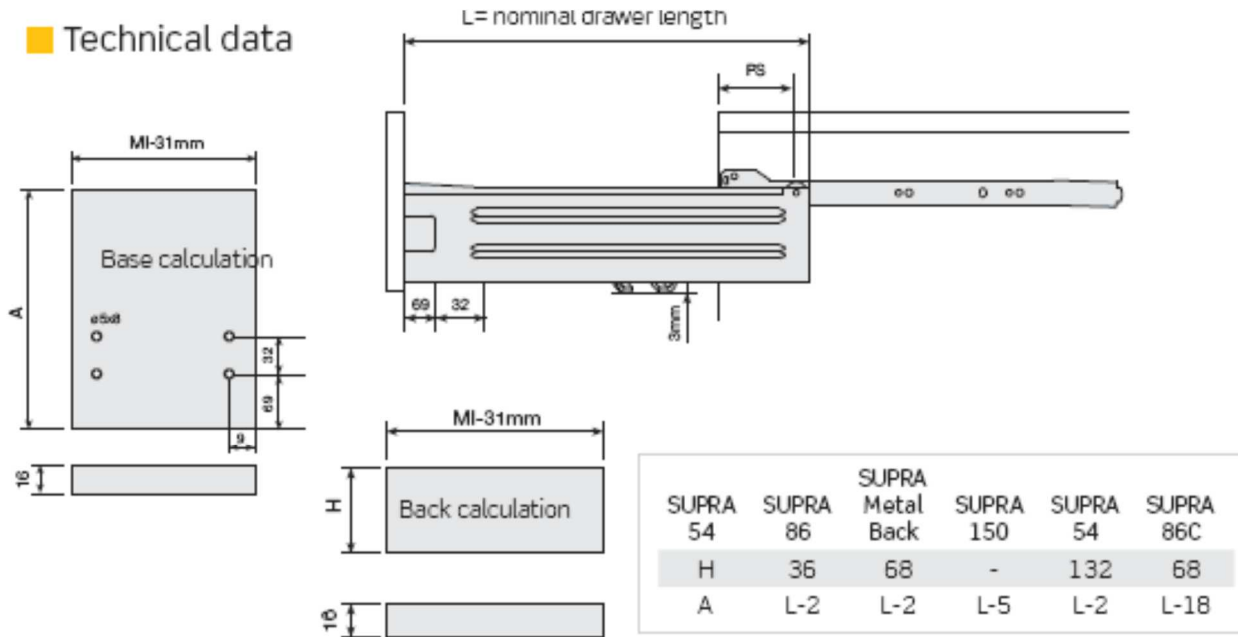

Technical data

SUPRA INDAMATIC window

INDAMATIC set for SUPRA drawer

Color	Ral	Reference	Quantity
White	Ral 9003	194.700.133	50

Each reference consists of one soft-close device and one pin.

Drawer Height	B
54	40
86	72
150	136

Drawer Length	A
270	223
350	303
400	353
450	403
500	453
550	503

INDAMATIC

Fixing method to the side panel

SUPRA-54

SUPRA-86

SUPRA-150

Adjustable steel front adaptor
for SUPRA-86-150

SUPRA-54

SUPRA-96, inner drawer

SUPRA-96

SUPRA-150

■ SUPRA INDAMATIC window

INDAMATIC

INDAMATIC set for SUPRA drawer

White Ral 9003 194.700.133 50

Each reference consists of one soft-close device and one pin.

Drawer Height	B
54	40
96	72
150	136

Drawer Length	A
270	223
350	303
400	353
450	403
500	453
550	503

Fixing method to the side panel

Drawer depth

Front fixing

Back fixing

Fixing of the front c/ 64mm

HÄFELE