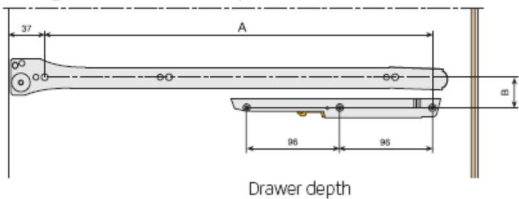

Technical data

SUPRA INDAMATIC window

INDAMATIC set for SUPRA drawer

Color	Ral	Reference	Quantity
White	Ral 9003	194.700.133	50

Each reference consists of one soft-close device and one pin.

Drawer Height	B
54	40
86	72
150	136

Drawer Length	A
270	223
350	303
400	353
450	403
500	453
550	503

INDAMATIC

Fixing method to the side panel

SUPRA-54

SUPRA-86

SUPRA-150

Adjustable steel front adaptor
for SUPRA-86-150

SUPRA-54

SUPRA-96, inner drawer

SUPRA-96

SUPRA-150

■ SUPRA INDAMATIC window

INDAMATIC

INDAMATIC set for SUPRA drawer

White Ral 9003 194.700.133 50

Each reference consists of one soft-close device and one pin.