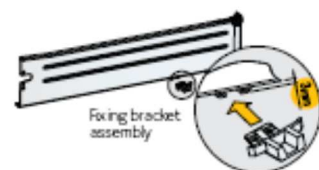

■ SUPRA INDAMATIC window

INDAMATIC

INDAMATIC set for SUPRA drawer

White Ral 9003 194.700.133 50

Each reference consists of one soft-close device and one pin.

Drawer Height	B
54	40
96	72
150	136

Drawer Length	A
270	223
350	303
400	353
450	403
500	453
550	503

Fixing method to the side panel