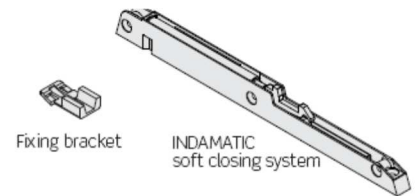

Technical data

SUPRA INDAMATIC window

INDAMATIC set for SUPRA drawer

Color	Ral	Reference	Quantity
White	Ral 9003	194.700.133	50

Each reference consists of one soft-close device and one pin.

Drawer Height	B
54	40
86	72
150	136

Drawer Length	A
270	223
350	303
400	353
450	403
500	453
550	503

INDAMATIC

Fixing method to the side panel

SUPRA-54

SUPRA-86

SUPRA-150

Adjustable steel front adaptor
for SUPRA-86-150

SUPRA-54

SUPRA-96, inner drawer

SUPRA-96

SUPRA-150

■ SUPRA INDAMATIC window

INDAMATIC

INDAMATIC set for SUPRA drawer

White Ral 9003 194.700.133 50

Each reference consists of one soft-close device and one pin.