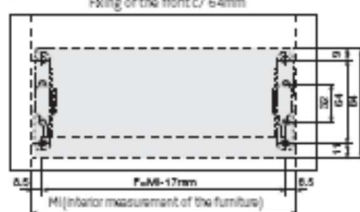

Technical data

SUPRA INDAMATIC window

INDAMATIC set for SUPRA drawer

Color	Ral	Reference	Quantity
White	Ral 9003	194.700.133	50

Each reference consists of one soft-close device and one pin.

Drawer Height	B
54	40
86	72
150	136

Drawer Length	A
270	223
350	303
400	353
450	403
500	453
550	503

INDAMATIC

Fixing method to the side panel

SUPRA-54

SUPRA-86

SUPRA-150

Adjustable steel front adaptor
for SUPRA-86-150

SUPRA-54

SUPRA-96, inner drawer

SUPRA-96

SUPRA-150

■ SUPRA INDAMATIC window

INDAMATIC

INDAMATIC set for SUPRA drawer

White Ral 9003 194.700.133 50

Each reference consists of one soft-close device and one pin.

Drawer Height	B
54	40
96	72
150	136

Drawer Length	A
270	223
350	303
400	353
450	403
500	453
550	503

Fixing method to the side panel

Drawer depth

Front fixing

Back fixing

Fixing of the front c/ 64mm

HÄFELE