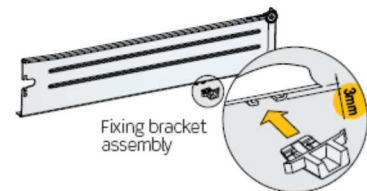

Technical data

SUPRA INDAMATIC window

INDAMATIC set for SUPRA drawer

Color	Ral	Reference	Quantity
White	Ral 9003	194.700.133	50

Each reference consists of one soft-close device and one pin.

Drawer Height	B
54	40
86	72
150	136

Drawer Length	A
270	223
350	303
400	353
450	403
500	453
550	503

INDAMATIC

Fixing method to the side panel

SUPRA-54

SUPRA-86

SUPRA-150

Adjustable steel front adaptor
for SUPRA-86-150

SUPRA-54