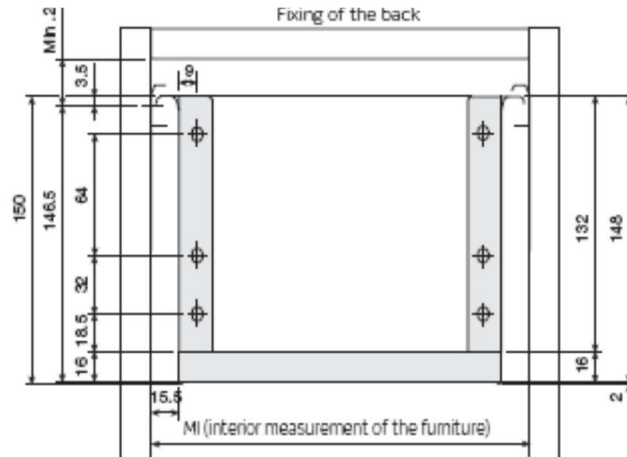

Technical data

SUPRA INDAMATIC window

INDAMATIC set for SUPRA drawer

Color	Ral	Reference	Quantity
White	Ral 9003	194.700.133	50

Each reference consists of one soft-close device and one pin.

Drawer Height	B
54	40
86	72
150	136

Drawer Length	A
270	223
350	303
400	353
450	403
500	453
550	503

INDAMATIC

Fixing method to the side panel

SUPRA-54

SUPRA-86

SUPRA-150

Adjustable steel front adaptor
for SUPRA-86-150

SUPRA-54

SUPRA-96, inner drawer

SUPRA-96

SUPRA-150

■ SUPRA INDAMATIC window

INDAMATIC

INDAMATIC set for SUPRA drawer

White Ral 9003 194.700.133 50

Each reference consists of one soft-close device and one pin.