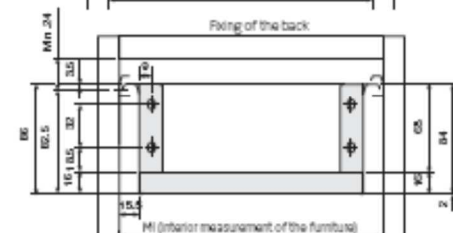

Technical data

SUPRA INDAMATIC window

INDAMATIC set for SUPRA drawer

Color	Ral	Reference	Quantity
White	Ral 9003	194.700.133	50

Each reference consists of one soft-close device and one pin.

Drawer Height	B
54	40
86	72
150	136

Drawer Length	A
270	223
350	303
400	353
450	403
500	453
550	503

INDAMATIC

Fixing method to the side panel

SUPRA-54

SUPRA-86

SUPRA-150

Adjustable steel front adaptor
for SUPRA-86-150

SUPRA-54

SUPRA-96, inner drawer

SUPRA-96

SUPRA-150

■ SUPRA INDAMATIC window

INDAMATIC

INDAMATIC set for SUPRA drawer

White Ral 9003 194.700.133 50

Each reference consists of one soft-close device and one pin.