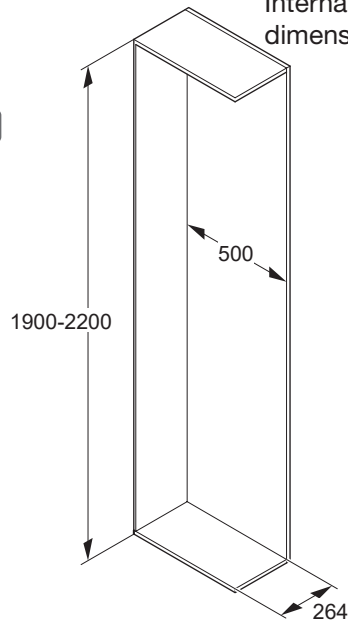

PULL-OUT PANTRY

ITEM NO.: 546.80.213

i

mm

Q

Internal dimensions

R

1