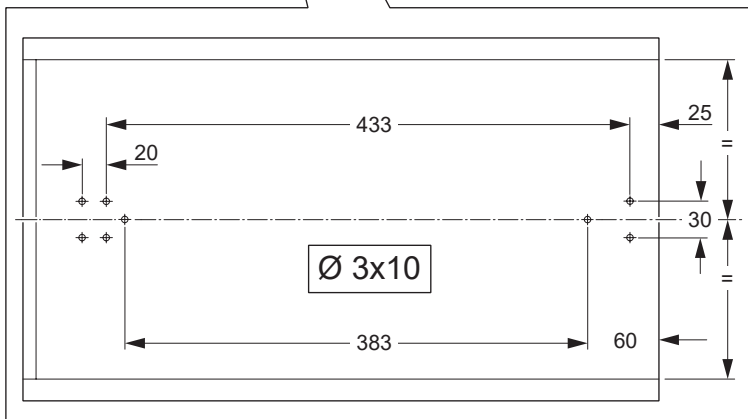

PULL-OUT PANTRY

ITEM NO.: 546.80.213

i

mm

Q

Internal dimensions

R

1