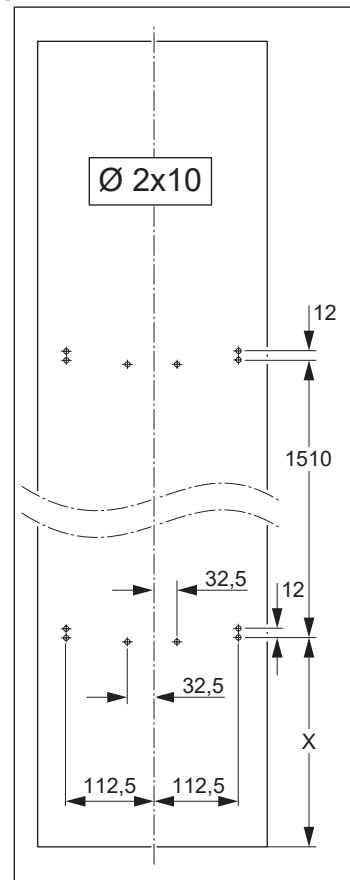

PULL-OUT PANTRY

ITEM NO.: 546.80.213

i

mm

Q

Internal dimensions

R

1

2

3

4

PZ 2

5

PZ 2

6

7