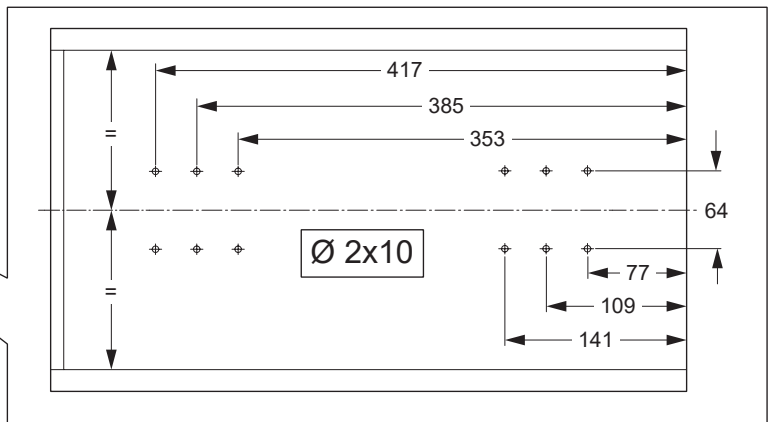

PULL-OUT PANTRY

ITEM NO.: 546.80.213

i

mm

Q

Internal dimensions

R

1