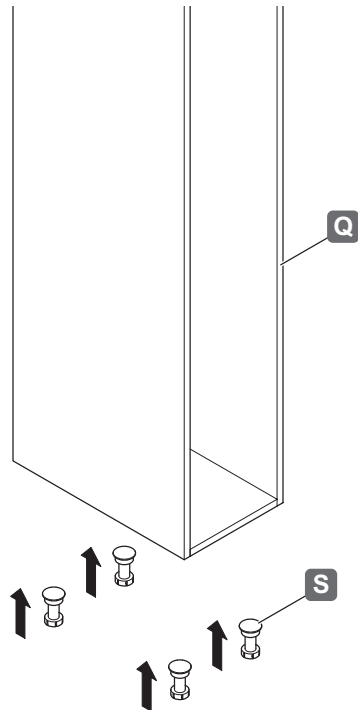

PULL-OUT PANTRY

ITEM NO.: 546.80.213

i

mm

Q

Internal dimensions

R

1

2

3

4

PZ 2

5

PZ 2

6

7