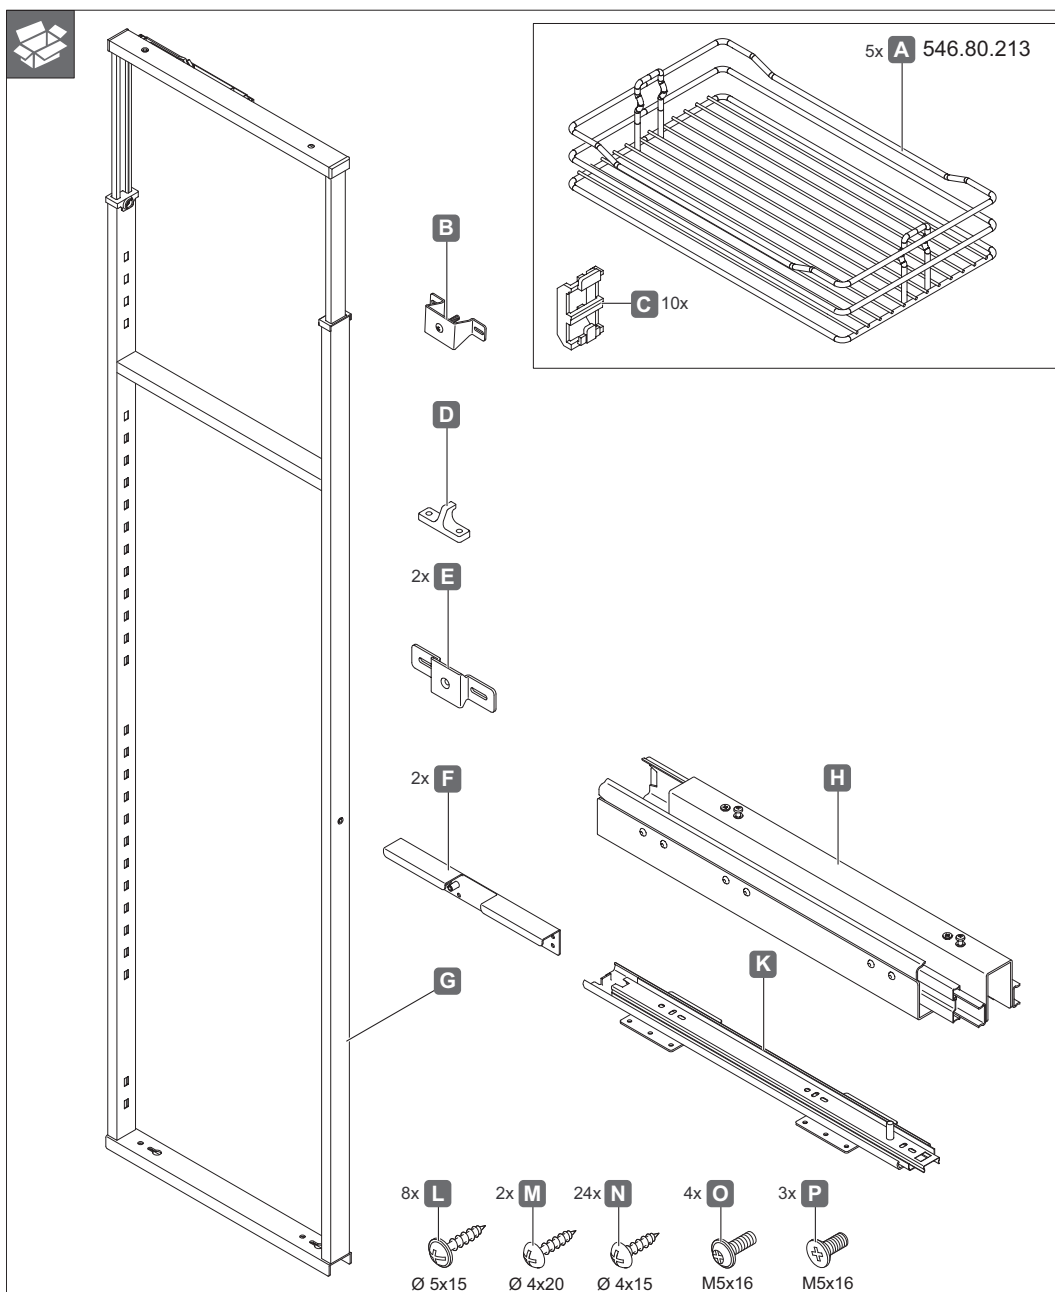

PULL-OUT PANTRY

ITEM NO.: 546.80.213

i

mm

Q

Internal dimensions

R

1