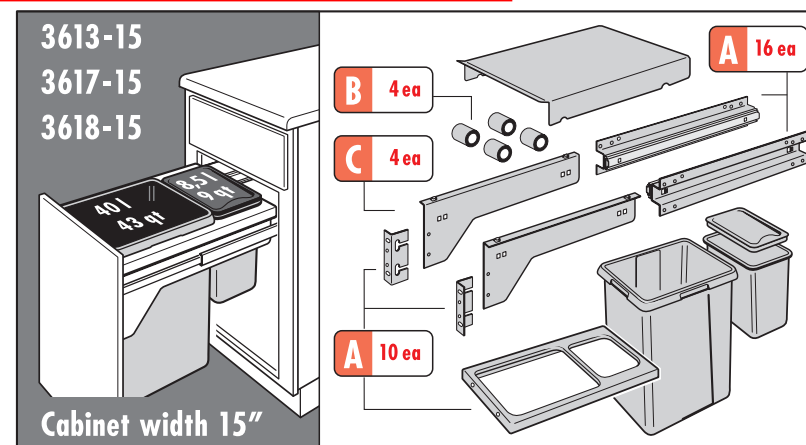

ACHTUNG!! Bohrschablone nicht maßstäblich!!

All US-Cargos, the 21", the 18" and the 15" version, may be installed in the following cabinet types:

US-Cargo Installation instructions - please keep safe