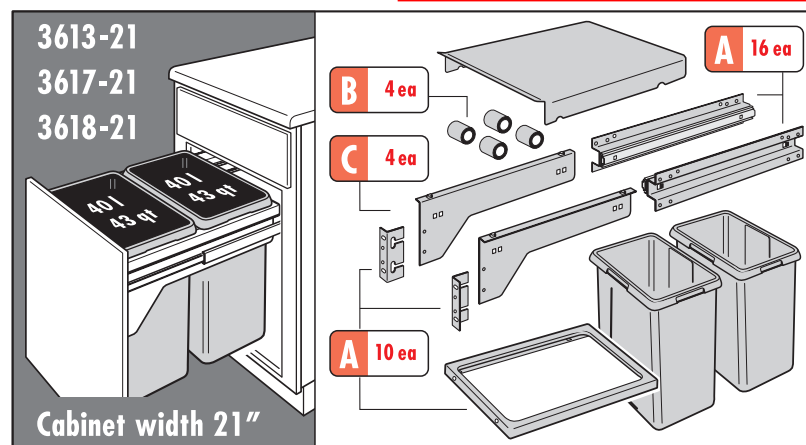

ACHTUNG!! Bohrschablone nicht maßstäblich!!

All US-Cargos, the 21", the 18" and the 15" version, may be installed in the following cabinet types:

US-Cargo Installation instructions - please keep safe