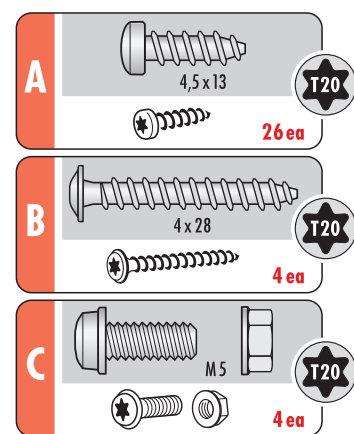

ACHTUNG!! Bohrschablone nicht maßstäblich!!

All US-Cargos, the 21", the 18" and the 15" version, may be installed in the following cabinet types:

US-Cargo Installation instructions - please keep safe