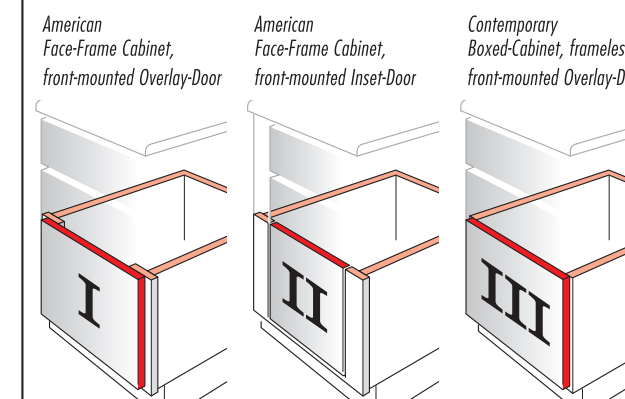

ACHTUNG!! Bohrschablone nicht maßstäblich!!

All US-Cargos, the 21", the 18" and the 15" version, may be installed in the following cabinet types:

US-Cargo Installation instructions - please keep safe