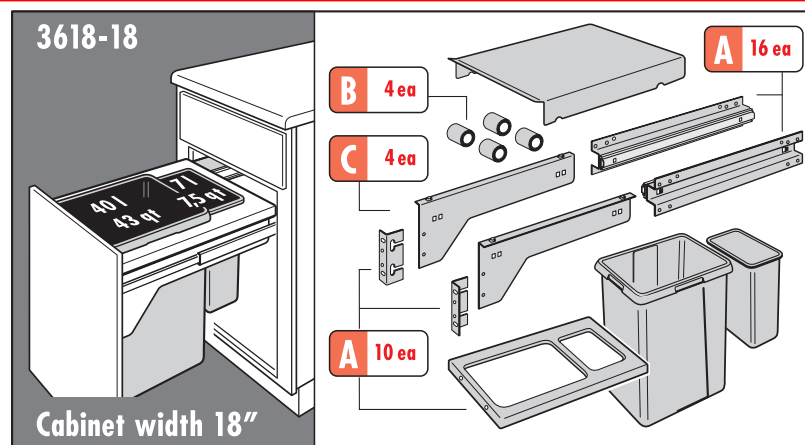

ACHTUNG!! Bohrschablone nicht maßstäblich!!

All US-Cargos, the 21", the 18" and the 15" version, may be installed in the following cabinet types:

US-Cargo Installation instructions - please keep safe