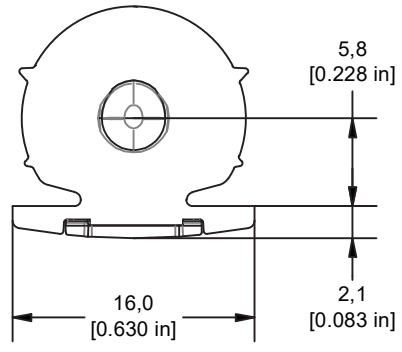

ARTICLE NUMBER	FINISH
282.84.313	NK, ANTHRACITE
282.84.713	NK, WHITE

REVISION
A

RevNo	Project # or Change request #	Date	Signature	Checked
A	282.84.X13 WAS 282.84.X03	9.14.20	NPG	JF

ITEM/CATALOG NUMBER 282.84.X13	DRAWING NUMBER 282.84.X13
TITLE KINTAI SHELF SUPPORT, SPRING-LOADED, 5MM	
MATERIAL PLASTIC	FINISH SEE NOTES
<small>NOTICE</small> THIS DRAWING AND ALL INFORMATION THEREON IS THE PROPERTY OF: HÄFELE <small>THIS DRAWING AND INFORMATION THEREON IS CONFIDENTIAL. MUST NOT BE MADE PUBLIC. COPIED OR USED TO DISADVANTAGE OF SAID HÄFELE AMERICA CO. IT IS SUBJECT TO: LICENSE OR REWARD.</small>	
DRAWN BY: NPG	
APPROVED BY: JF	
DATE: 9/5/2018	
SCALE: 2 : 1	
TOLERANCE SPECIFICATION ISO 2768-m	ISO E
SIZE A	SHEET 1 OF 1