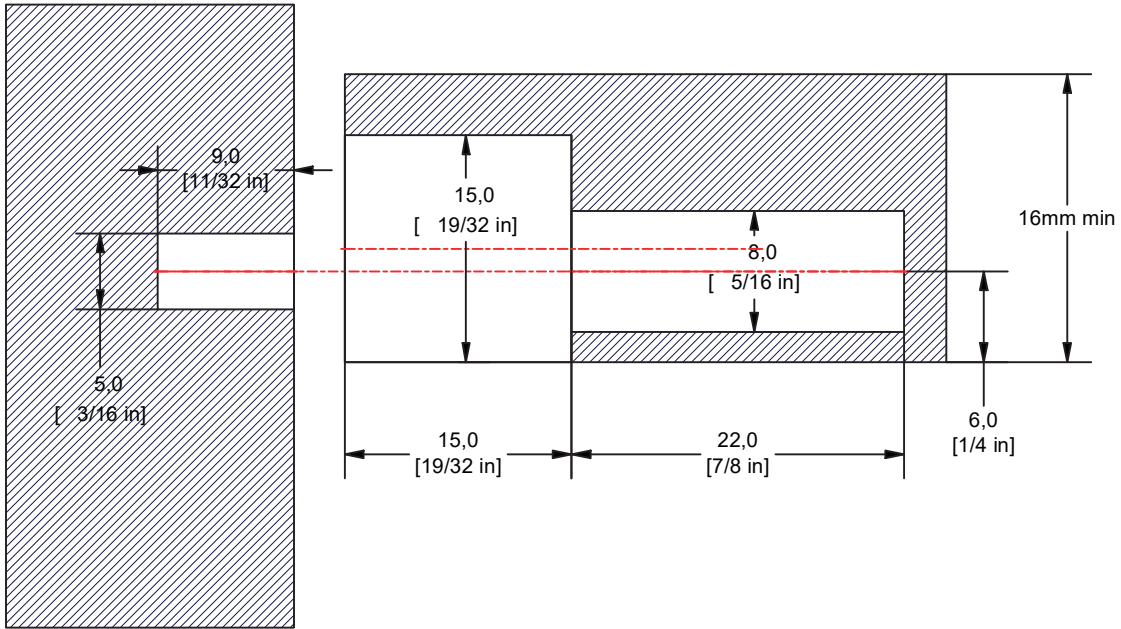

ARTICLE NUMBER	FINISH
282.84.313	NK, ANTHRACITE
282.84.713	NK, WHITE

REVISION
A

RevNo	Project # or Change request #	Date	Signature	Checked
A	282.84.X13 WAS 282.84.X03	9.14.20	NPG	JF

ITEM/CATALOG NUMBER 282.84.X13	DRAWING NUMBER 282.84.X13
TITLE KINTAI SHELF SUPPORT, SPRING-LOADED, 5MM	
MATERIAL PLASTIC	FINISH SEE NOTES
<small>NOTICE</small> THIS DRAWING AND ALL INFORMATION THEREON IS THE PROPERTY OF: HÄFELE <small>THIS DRAWING AND INFORMATION THEREON IS CONFIDENTIAL. MUST NOT BE MADE PUBLIC. COPIED OR USED TO DISADVANTAGE OF SAID HÄFELE AMERICA CO. IT IS SUBJECT TO: LICENSE OR REWARD.</small>	
DRAWN BY: NPG	
APPROVED BY: JF	
DATE: 9/5/2018	
SCALE: 2 : 1	
TOLERANCE SPECIFICATION ISO 2768-m	ISO E
SIZE A	SHEET 1 OF 1