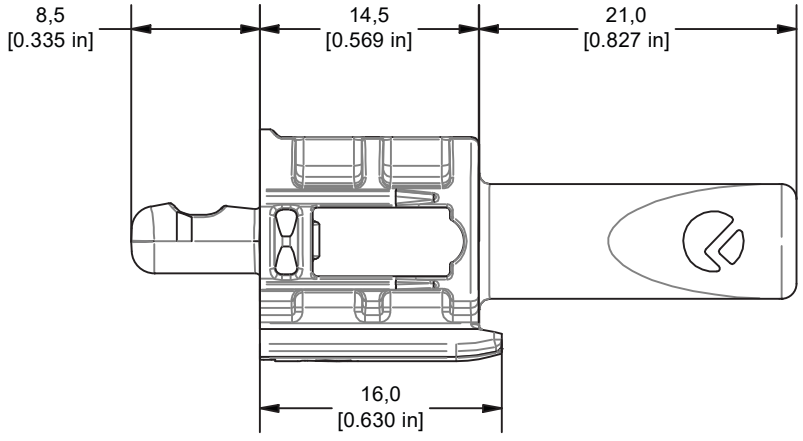

ARTICLE NUMBER	FINISH
282.84.313	NK, ANTHRACITE
282.84.713	NK, WHITE

REVISION
A

RevNo	Project # or Change request #	Date	Signature	Checked
A	282.84.X13 WAS 282.84.X03	9.14.20	NPG	JF

ITEM/CATALOG NUMBER 282.84.X13	DRAWING NUMBER 282.84.X13
TITLE KINTAI SHELF SUPPORT, SPRING-LOADED, 5MM	
MATERIAL PLASTIC	FINISH SEE NOTES
<small>NOTICE</small> THIS DRAWING AND ALL INFORMATION THEREON IS THE PROPERTY OF: HÄFELE <small>THIS DRAWING AND INFORMATION THEREON IS CONFIDENTIAL. MUST NOT BE MADE PUBLIC. COPIED OR USED TO DISADVANTAGE OF SAID HÄFELE AMERICA CO. IT IS SUBJECT TO: LICENSE OR REWARD.</small>	
DRAWN BY: NPG	
APPROVED BY: JF	
DATE: 9/5/2018	
SCALE: 2 : 1	
TOLERANCE SPECIFICATION ISO 2768-m	ISO E
SIZE A	SHEET 1 OF 1