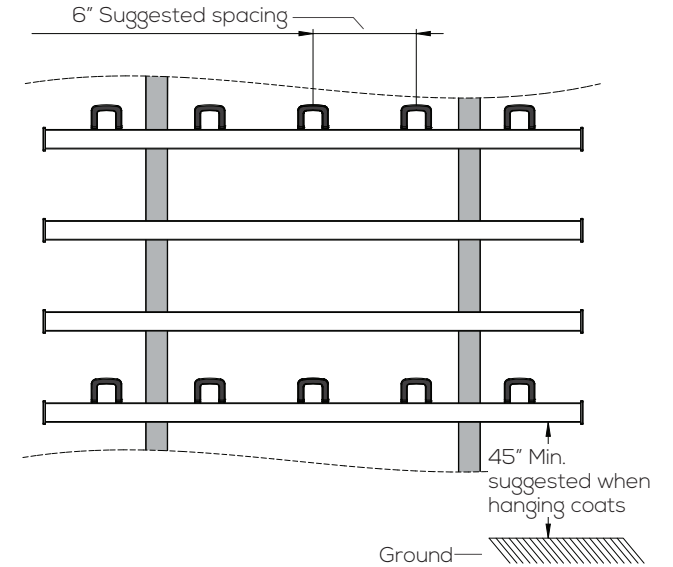

LARGE SHOE HOOK

SMALL SHOE HOOK

SYMPHONY Storage Matrix | Recommended Standard Layouts

SHOE HOOK

Frame Size (HxW)	Max. # of Shoe Hooks	Pairs of Shoes	'X'
19" x 13.5"	Not recommended	Not recommended	N/A
19" x 23"	6	6	8.5"
19" x 35"	8	8	9.7"
19" x 47"	10	10	10.25"
42" x 13.5"	Not recommended	Not recommended	N/A
42" x 23"	12	12	8.5"
42" x 35"	16	16	9.7"
42" x 47"	20	20	10.25"
66" x 13.5"	Not recommended	Not recommended	N/A
66" x 23"	18	18	8.5"
66" x 35"	24	24	9.7"
66" x 47"	30	30	10.25"

TRIPLE HOOK

Frame Size (HxW)	Max. # of Triple Hooks	Jewelry Items	Belts
19" x 13.5"	4	12	12
19" x 23"	12	36	36
19" x 35"	20	60	60
19" x 47"	28	84	84
42" x 13.5"	8	24	24
42" x 23"	24	72	72
42" x 35"	40	120	120
42" x 47"	56	168	168
66" x 13.5"	12	Not recommended	Not recommended
66" x 23"	30	Not recommended	Not recommended
66" x 35"	60	Not recommended	Not recommended
66" x 47"	84	Not recommended	Not recommended

SYMPHONY Storage Matrix | Recommended Standard Layouts

COAT HOOK

Frame Size (HxW)	Max. # of Coat Hooks	Coats	Hats
19" x 13.5"	Not recommended	Not recommended	Not recommended
19" x 23"	12	6	6
19" x 35"	20	10	8
19" x 47"	28	14	12
42" x 13.5"	Not recommended	Not recommended	Not recommended
42" x 23"	24	9	12
42" x 35"	40	15	16
42" x 47"	56	21	24
66" x 13.5"	Not recommended	Not recommended	Not recommended
66" x 23"	28	9	24
66" x 35"	80	15	36
66" x 47"	112	21	48