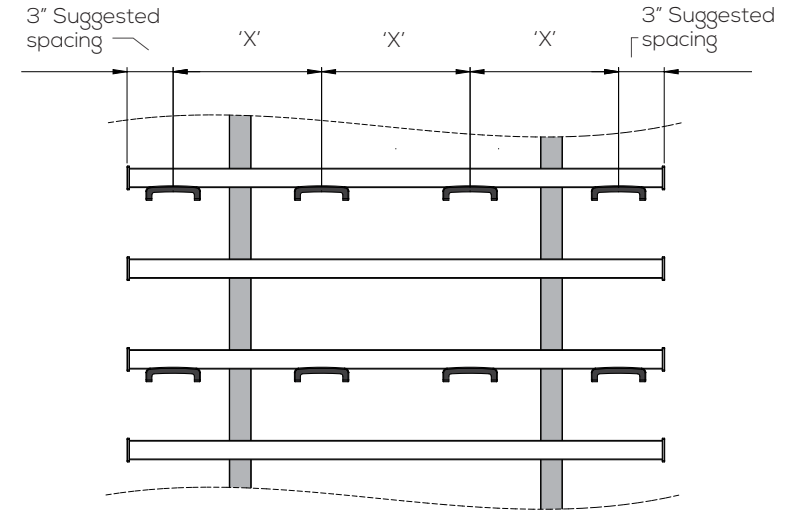

LARGE SHOE HOOK

SMALL SHOE HOOK

SYMPHONY Storage Matrix | Recommended Standard Layouts

SHOE HOOK

Frame Size (HxW)	Max. # of Shoe Hooks	Pairs of Shoes	'X'
19" x 13.5"	Not recommended	Not recommended	N/A
19" x 23"	6	6	8.5"
19" x 35"	8	8	9.7"
19" x 47"	10	10	10.25"
42" x 13.5"	Not recommended	Not recommended	N/A
42" x 23"	12	12	8.5"
42" x 35"	16	16	9.7"
42" x 47"	20	20	10.25"
66" x 13.5"	Not recommended	Not recommended	N/A
66" x 23"	18	18	8.5"
66" x 35"	24	24	9.7"
66" x 47"	30	30	10.25"