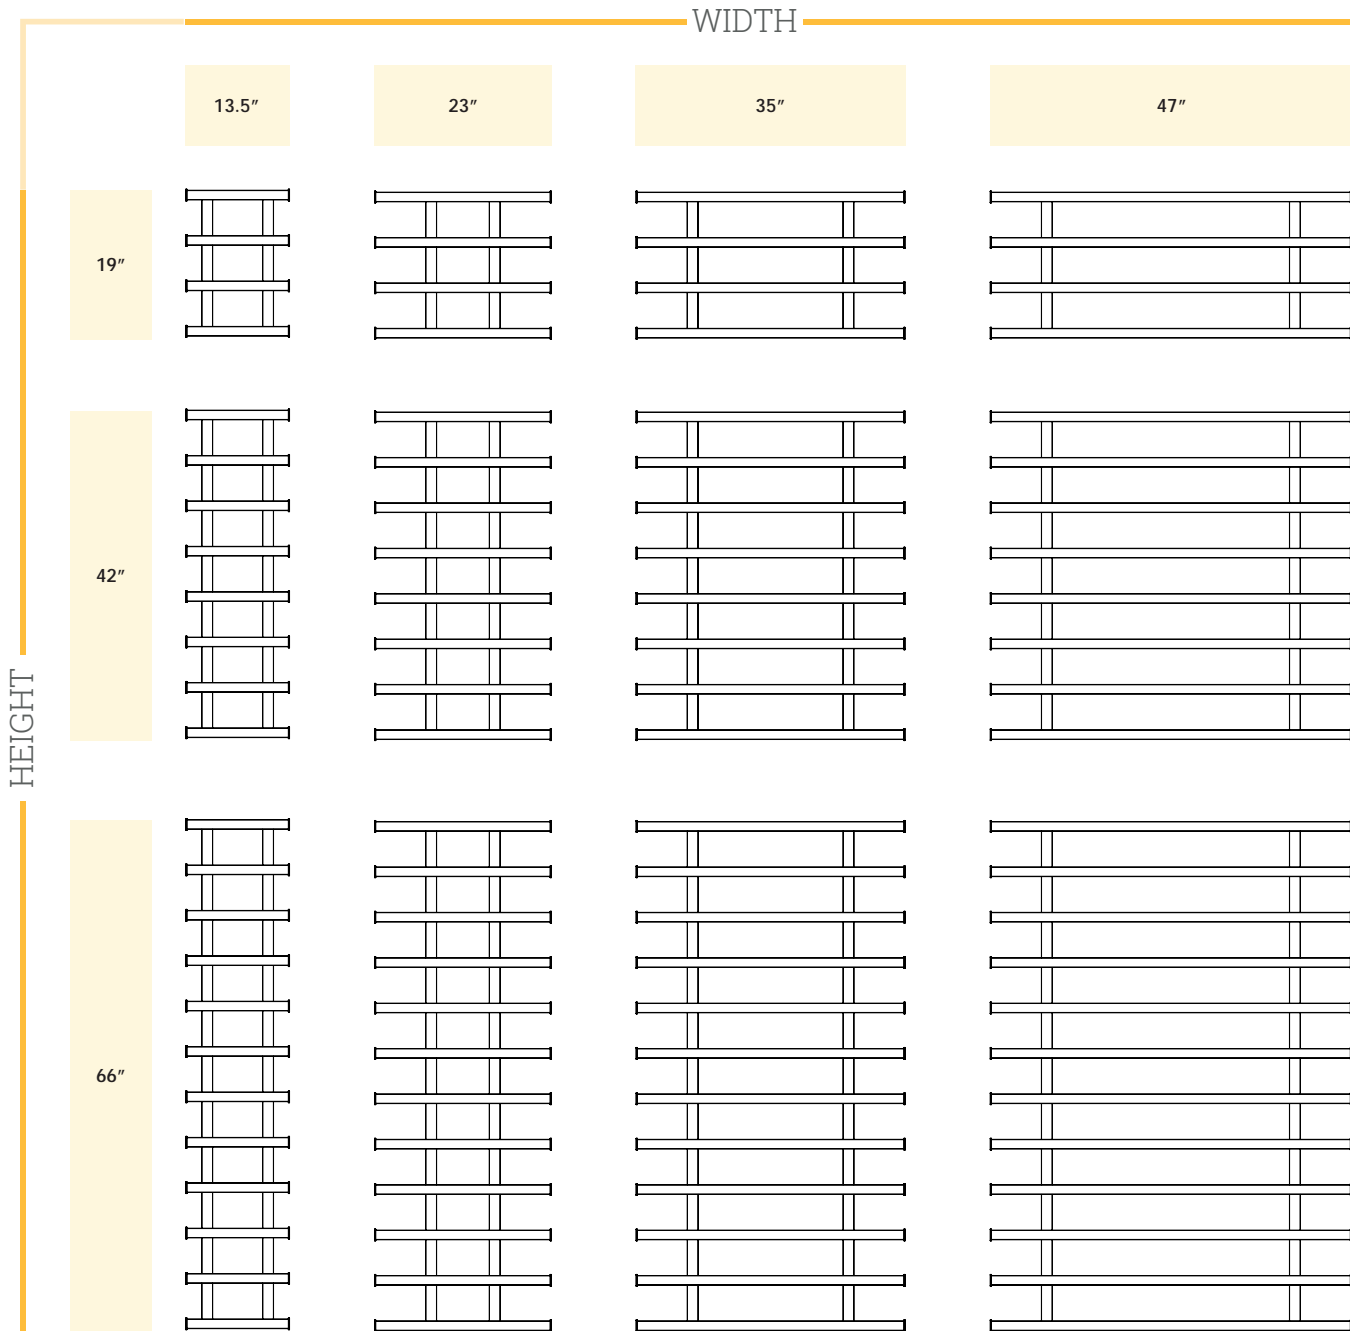

LARGE SHOE HOOK

SMALL SHOE HOOK

SYMPHONY Storage Matrix | Recommended Standard Layouts

SHOE HOOK

Frame Size (HxW)	Max. # of Shoe Hooks	Pairs of Shoes	'X'
19" x 13.5"	Not recommended	Not recommended	N/A
19" x 23"	6	6	8.5"
19" x 35"	8	8	9.7"
19" x 47"	10	10	10.25"
42" x 13.5"	Not recommended	Not recommended	N/A
42" x 23"	12	12	8.5"
42" x 35"	16	16	9.7"
42" x 47"	20	20	10.25"
66" x 13.5"	Not recommended	Not recommended	N/A
66" x 23"	18	18	8.5"
66" x 35"	24	24	9.7"
66" x 47"	30	30	10.25"

TRIPLE HOOK

Frame Size (HxW)	Max. # of Triple Hooks	Jewelry Items	Belts
19" x 13.5"	4	12	12
19" x 23"	12	36	36
19" x 35"	20	60	60
19" x 47"	28	84	84
42" x 13.5"	8	24	24
42" x 23"	24	72	72
42" x 35"	40	120	120
42" x 47"	56	168	168
66" x 13.5"	12	Not recommended	Not recommended
66" x 23"	30	Not recommended	Not recommended
66" x 35"	60	Not recommended	Not recommended
66" x 47"	84	Not recommended	Not recommended

SYMPHONY Storage Matrix | Recommended Standard Layouts

COAT HOOK

Frame Size (HxW)	Max. # of Coat Hooks	Coats	Hats
19" x 13.5"	Not recommended	Not recommended	Not recommended
19" x 23"	12	6	6
19" x 35"	20	10	8
19" x 47"	28	14	12
42" x 13.5"	Not recommended	Not recommended	Not recommended
42" x 23"	24	9	12
42" x 35"	40	15	16
42" x 47"	56	21	24
66" x 13.5"	Not recommended	Not recommended	Not recommended
66" x 23"	28	9	24
66" x 35"	80	15	36
66" x 47"	112	21	48

NO HOOKS

Frame Size (HxW)	Heels	Ties	Scarves
19" x 13.5"	Not recommended	16	Not recommended
19" x 23"	6	24	6
19" x 35"	10	40	10
19" x 47"	12	56	14
42" x 13.5"	8	32	Not recommended
42" x 23"	12	48	12
42" x 35"	20	80	20
42" x 47"	24	112	28
66" x 13.5"	12	40	Not recommended
66" x 23"	18	60	15
66" x 35"	30	100	25
66" x 47"	36	140	35