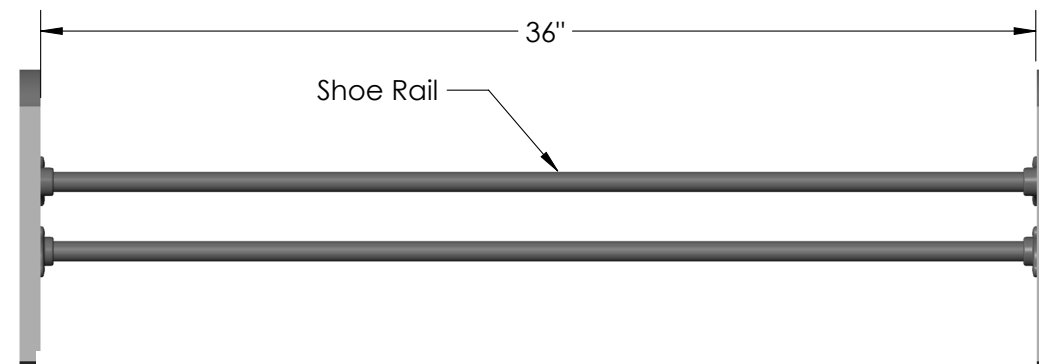

SHOE STORAGE

shoe rail + bracket

SHOE RAIL 300.3122.xxx
BRACKET 300.3120.xxx

FEATURES

Angled shoe rail beautifully presents your shoes on an incline

Also be set at the same level for shoes without heels

Customizable to fit any section width of your choice

Bracket features a multi-position mounting design

DIMENSIONS

SPECS

SHOE RAIL

300.3122.^(FINISH)xxx

BRACKET

300.3120.^(FINISH)xxx

OPTIONS

SHOE RAIL FINISH:

BRACKET FINISH:

FINISHED PRODUCT

300.3122.MAL