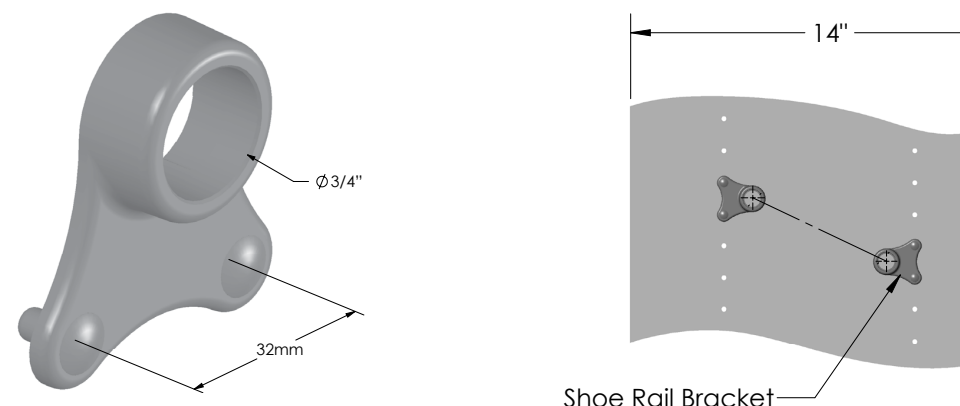

SHOE STORAGE

shoe rail + bracket

SHOE RAIL 300.3122.xxx
BRACKET 300.3120.xxx

FEATURES

Angled shoe rail beautifully presents your shoes on an incline

Also be set at the same level for shoes without heels

Customizable to fit any section width of your choice

Bracket features a multi-position mounting design

DIMENSIONS

SPECS

SHOE RAIL

300.3122.^(FINISH)xxx

BRACKET

300.3120.^(FINISH)xxx

OPTIONS