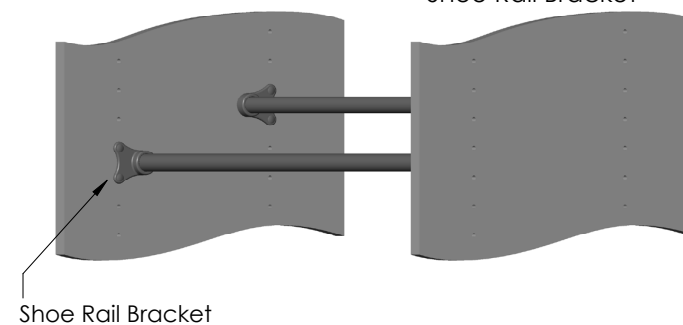

SHOE STORAGE

shoe rail + bracket

SHOE RAIL 300.3122.xxx
BRACKET 300.3120.xxx

FEATURES

Angled shoe rail beautifully presents your shoes on an incline

Also be set at the same level for shoes without heels

Customizable to fit any section width of your choice

Bracket features a multi-position mounting design

DIMENSIONS

SPECS

SHOE RAIL

300.3122.^(FINISH)xxx

BRACKET

300.3120.^(FINISH)xxx

OPTIONS