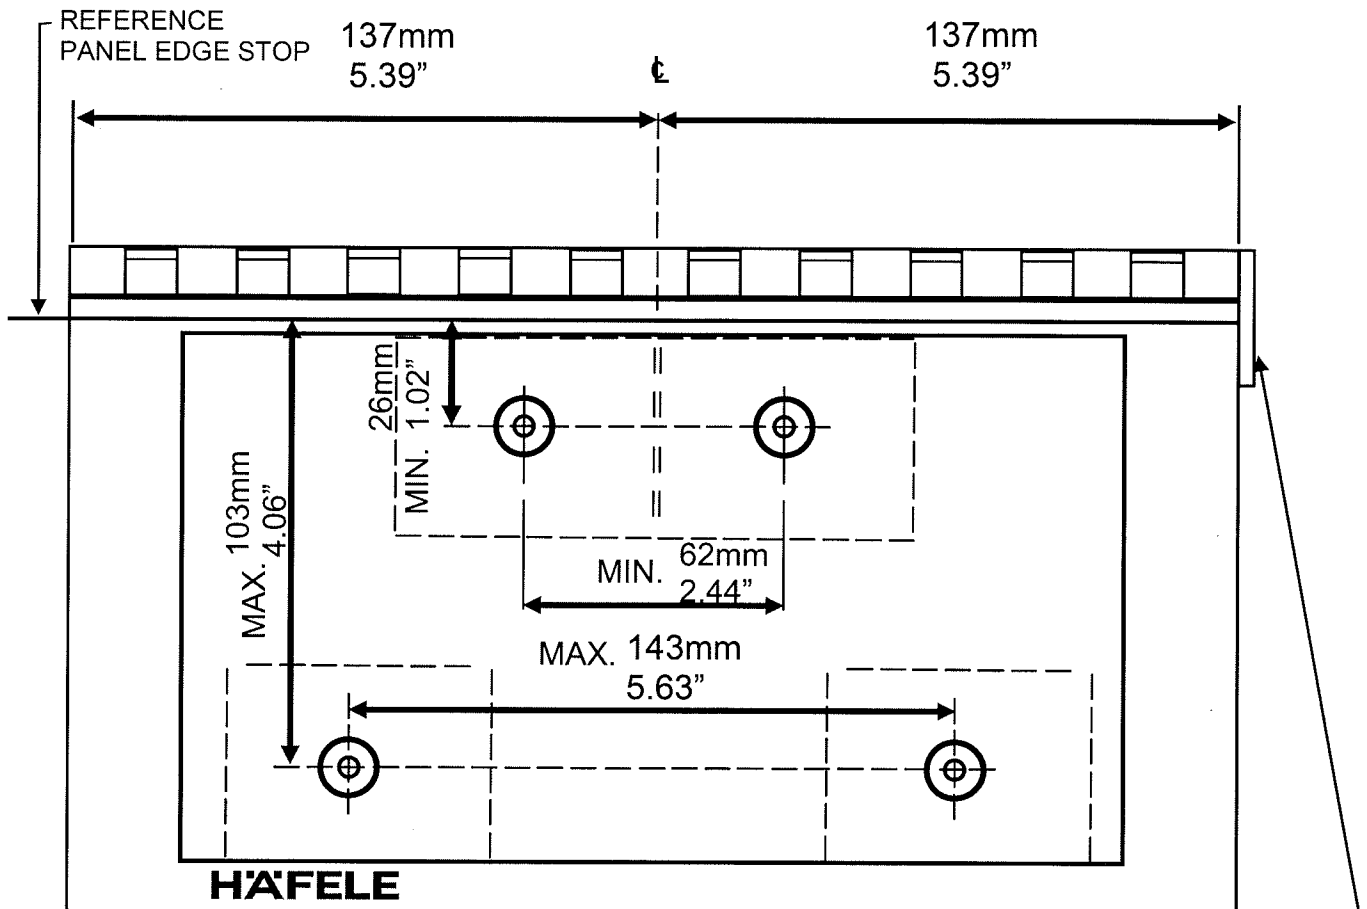

#### MINIMUM / MAXIMUM DISTANCES

ADJUSTABLE PANEL EDGE STOP (REVERSIBLE TO EITHER END OF JIG FOR RIGHT OR LEFT DOORS)