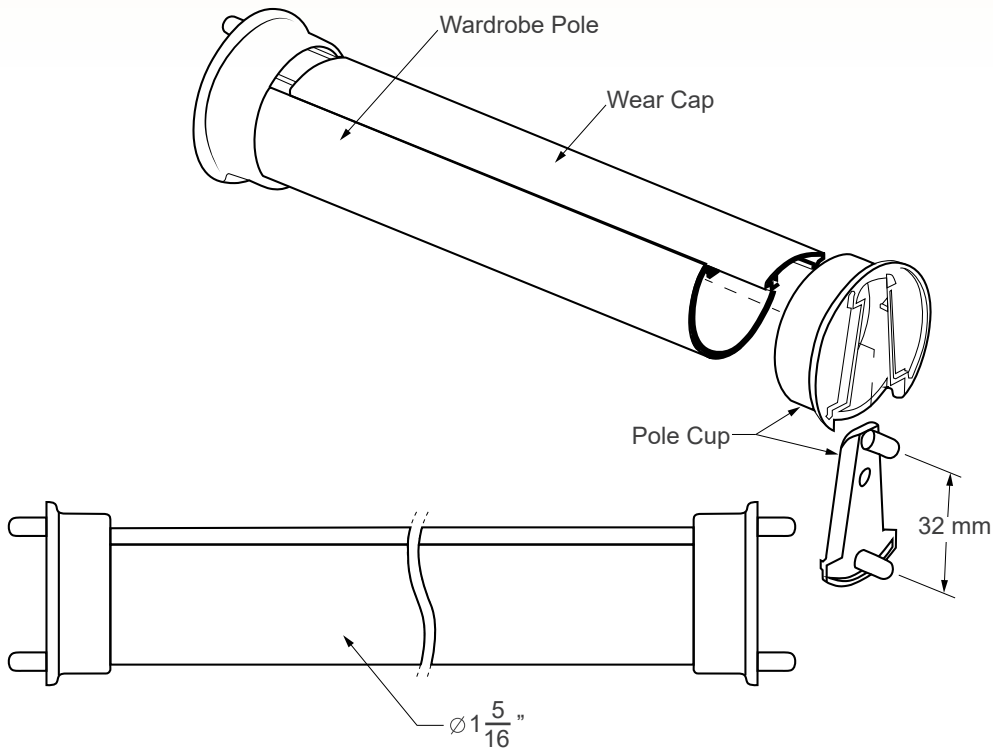

## ELITE LEATHER POLE

- A unique design with an emphasis on the faux leather
- Choose from 6 metallic finishes of pole cups
- Available in two sizes:
  - 36" (6 pieces per box) - actual length of pole is 35 3/4" with the addition of pole cups, total length is 36"
  - 72" lengths (8 pieces per box) - actual length is 72"

# ELITE LEATHER POLE

**Note:** For cutting, pole should be oriented with the wear cap facing down: