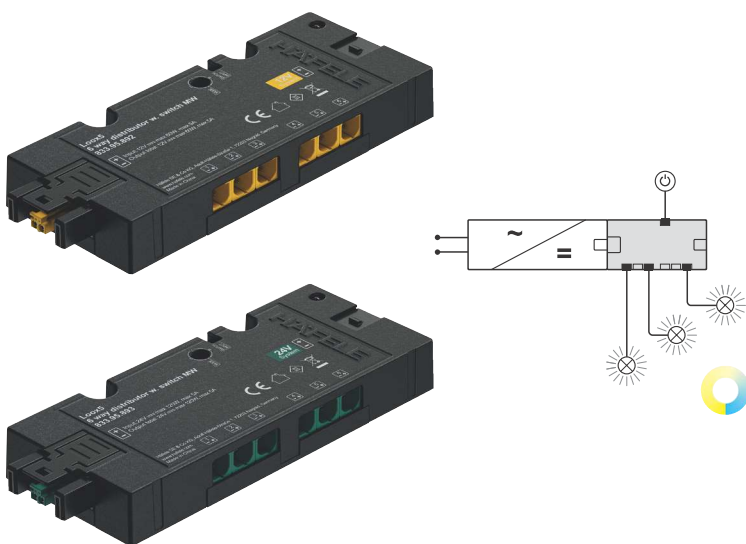

DISTRIBUTORS

HÄFELE CONNECT MESH 4 WAY DISTRIBUTOR FOR 2 WIRE TUNABLE WHITE

- > Connect tunable white lights directly - without adapters
- > Wireless control of color temperature and light intensity via remote control, wireless wall switch or mobile device
- > Use Häfele Connect Mesh App to set up user preferences for groups and scenes

- > Switch, remote control or smartphone
- > Version: Box to box, 2-wire tunable white
- > Number of connections:
 - 1 x input port with box to box plug
 - 1 x output port with box to box socket
 - 1 x input switch socket
 - 4 x output ports for 2-wire tunable white lights
- > L x W x H: 120 x 50 x 16 mm (4 3/4" x 2" x 5/8")
- Material: Plastic; Color: black

Voltage	Max. connected wattage W	Item No.
5 12V	60	850.00.912
5 24V	90	850.00.922

Note
Compatible with 2-wire tunable white LED strips and puck lights only.
LED families 2086, 2075, 2087, 2088, 2089, 3086, 3078, 3087, 3088, 3089.

- > Area of application: For setting tunable white light color temperature during installation; not designed for end-user control. On/Off and dimming is controlled with standard Loox wired switches.
- > Version: Box to box, 2-wire tunable white, with switch port
- > Number of connections:
 - 1 x input port with box to box plug
 - 1 x output port with box to box socket
 - 1 x input switch socket
 - 6 x output ports for 2-wire tunable white lights
- > L x W x H: 120 x 50 x 16 mm (4 3/4" x 2" x 5/8")
- Material: Plastic; Color: black