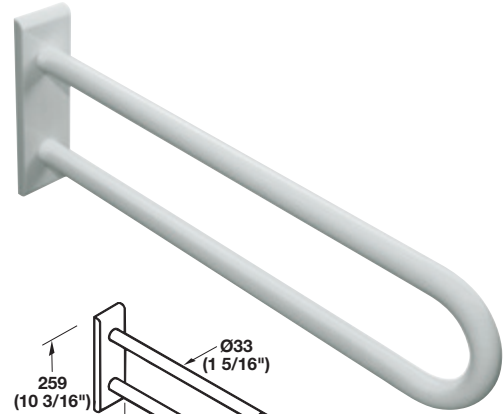

## PRODUCTS FOR ACCESSIBILITY

- Corrosion resistant steel core
- Fastening with flanges only
- Flange: Ø70 mm (2 3/4")
- Ø33 mm (1 5/16")
- 38 mm (1 1/2") clear space
- Material: Polyamide; Color: pure white

## PRODUCTS FOR ACCESSIBILITY

- Corrosion resistant steel core
  - Fastening with flanges only
  - Can be used in left hand and right hand position
- Flange: Ø70 mm (2 3/4")  
 Ø33 mm (1 5/16")  
 38 mm (1 1/2") clear space  
 Material: Polyamide; Color: pure white

### CORNER GRAB BAR

- With vertical bar and hand shower holder

Item No.
988.68.899

### SHOWER CURTAIN ROD

- Complete with rosettes and fastening hardware for wood
- Rosette Ø70 mm (2 3/4")

Ø33 mm (1 5/16")

Material: Polymide, with Steel core; Color: pure white

Cutable Range	Standard Length	Item No.
140 mm (5 1/2") to 500 mm (19 11/16")	500 mm (19 11/16")	988.50.199
501 mm (19 3/4") to 1000 mm (39 3/8")	1000 mm (39 3/8")	988.50.299
1001 mm (39 7/16") to 1500 mm (59 1/16")	1500 mm (59 1/16")	988.50.399
1501 mm (59 1/8") to 2000 mm (79 3/4")	2000 mm (79 3/4")	988.50.499