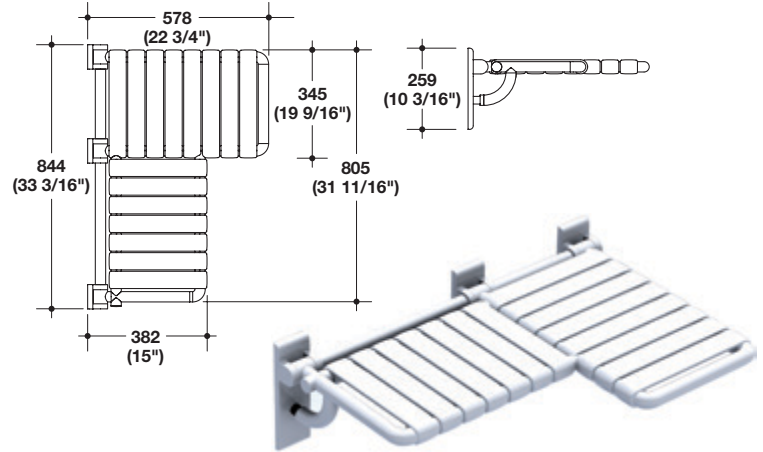

PRODUCTS FOR ACCESSIBILITY

1. With fold-up feature
2. Material: Steel and Polyamide; Color: pure white

L-SHAPED SHOWER SEAT

Projection	Item No.
Left	980.20.599
Right (Illustrated)	980.20.699