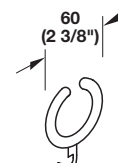

CURTAIN RING

- Open at the top

Material: Polymide, with Steel core; Color: pure white

Item No.
988.59.599