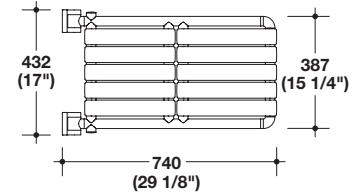

PRODUCTS FOR ACCESSIBILITY

- With fold-up feature
- Material: Steel and Polyamide; Color: pure white

BATH TUB SEAT

- Allows the user to sit on top of the bathtub

Item No.

980.20.799