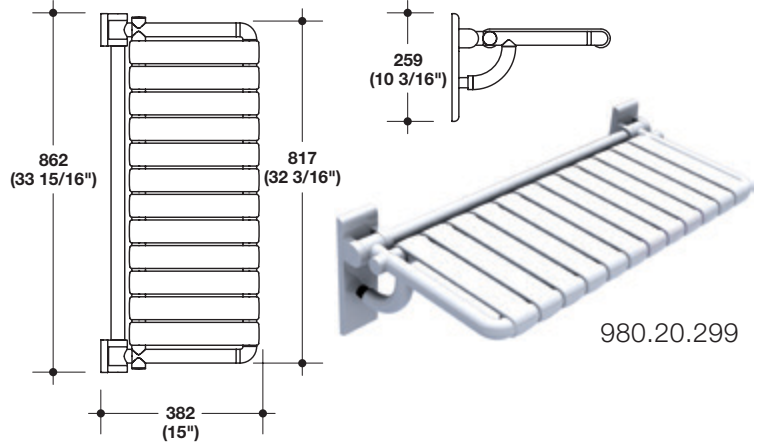

SHOWER SEATS

Item No.

980.20.199

980.20.299

980.20.099