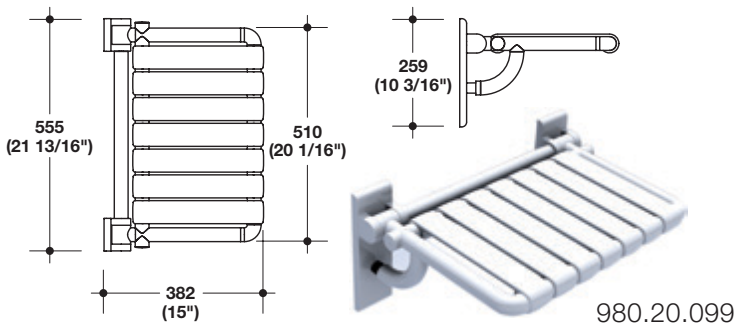

SHOWER SEATS

Item No.

980.20.199

980.20.299

980.20.099