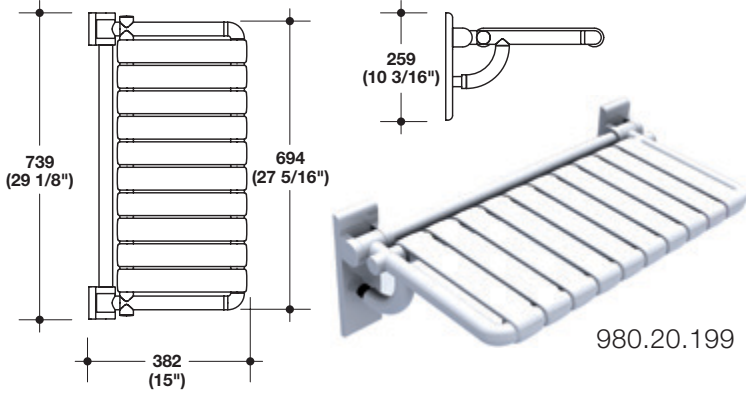

SHOWER SEATS

Item No.

980.20.199

980.20.299

980.20.099