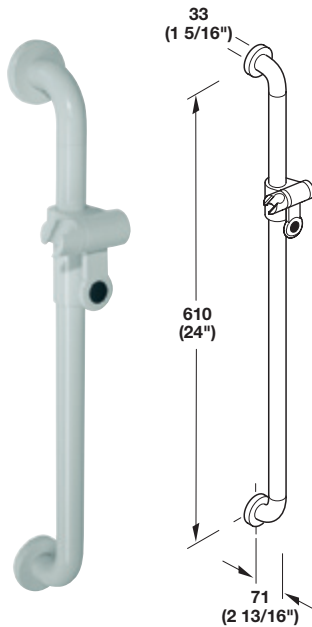

## PRODUCTS FOR ACCESSIBILITY

- Corrosion resistant steel core
- Fastening with flanges only
- Flange: Ø70 mm (2 3/4")
- Ø33 mm (1 5/16")
- 38 mm (1 1/2") clear space
- Material: Polyamide; Color: pure white

### SHOWER HEAD HOLDER W/ GRAB BAR

Item No.
988.66.799

## PRODUCTS FOR ACCESSIBILITY

- Corrosion resistant steel core
  - Fastening with flanges only
  - Can be used in left hand and right hand position
- Flange: Ø70 mm (2 3/4")  
 Ø33 mm (1 5/16")  
 38 mm (1 1/2") clear space  
 Material: Polyamide; Color: pure white

### SHOWER CURTAIN ROD

- Complete with rosettes and fastening hardware for wood
- Rosette Ø70 mm (2 3/4")

Ø33 mm (1 5/16")

Material: Polymide, with Steel core; Color: pure white

Cutable Range	Standard Length	Item No.
140 mm (5 1/2") to 500 mm (19 11/16")	500 mm (19 11/16")	988.50.199
501 mm (19 3/4") to 1000 mm (39 3/8")	1000 mm (39 3/8")	988.50.299
1001 mm (39 7/16") to 1500 mm (59 1/16")	1500 mm (59 1/16")	988.50.399
1501 mm (59 1/8") to 2000 mm (79 3/4")	2000 mm (79 3/4")	988.50.499