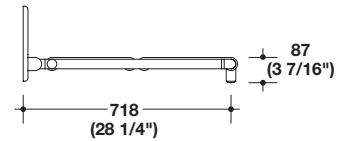

PRODUCTS FOR ACCESSIBILITY

- With fold-up feature
- Material: Steel and Polyamide; Color: pure white

BATH TUB SEAT

- Allows the user to sit on top of the bathtub

Item No.

980.20.799