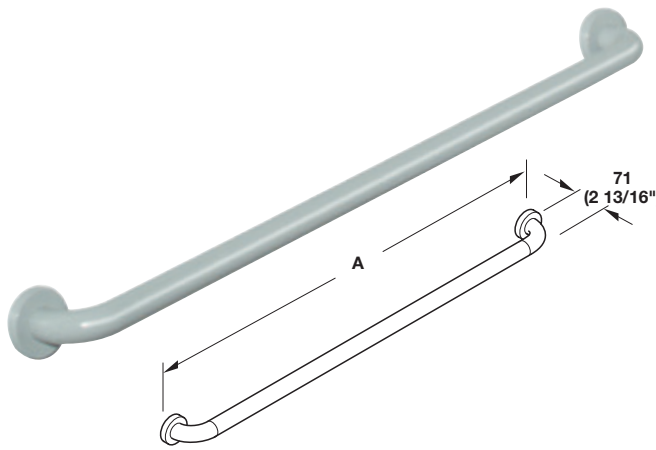

## PRODUCTS FOR ACCESSIBILITY

- Corrosion resistant steel core
- Fastening with flanges only
- Flange: Ø70 mm (2 3/4")
- Ø33 mm (1 5/16")
- 38 mm (1 1/2") clear space
- Material: Polyamide; Color: pure white

### GRAB BAR

A	Item No.
305 (12")	988.61.099
406 (16")	988.58.099
457 (18")	988.61.199
610 (24")	988.61.299
762 (30")	988.61.399
914 (36")	988.61.499
1067 (42")	988.61.599

## PRODUCTS FOR ACCESSIBILITY

- Corrosion resistant steel core
  - Fastening with flanges only
  - Can be used in left hand and right hand position
- Flange: Ø70 mm (2 3/4")  
 Ø33 mm (1 5/16")  
 38 mm (1 1/2") clear space  
 Material: Polyamide; Color: pure white

### SHOWER CURTAIN ROD

- Complete with rosettes and fastening hardware for wood
- Rosette Ø70 mm (2 3/4")

Ø33 mm (1 5/16")

Material: Polymide, with Steel core; Color: pure white

Cutable Range	Standard Length	Item No.
140 mm (5 1/2") to 500 mm (19 11/16")	500 mm (19 11/16")	988.50.199
501 mm (19 3/4") to 1000 mm (39 3/8")	1000 mm (39 3/8")	988.50.299
1001 mm (39 7/16") to 1500 mm (59 1/16")	1500 mm (59 1/16")	988.50.399
1501 mm (59 1/8") to 2000 mm (79 3/4")	2000 mm (79 3/4")	988.50.499