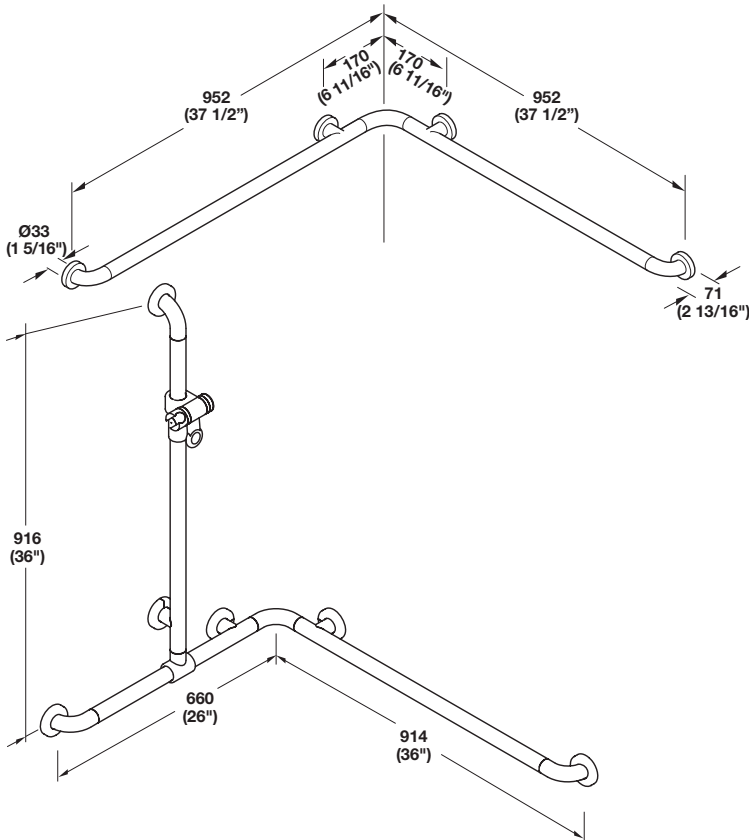

## PRODUCTS FOR ACCESSIBILITY

- Corrosion resistant steel core
- Fastening with flanges only
- Flange: Ø70 mm (2 3/4")
- Ø33 mm (1 5/16")
- 38 mm (1 1/2") clear space
- Material: Polyamide; Color: pure white

### GRAB BAR

A	Item No.
305 (12")	988.61.099
406 (16")	988.58.099
457 (18")	988.61.199
610 (24")	988.61.299
762 (30")	988.61.399
914 (36")	988.61.499
1067 (42")	988.61.599

## PRODUCTS FOR ACCESSIBILITY

- Corrosion resistant steel core
  - Fastening with flanges only
  - Can be used in left hand and right hand position
- Flange: Ø70 mm (2 3/4")  
 Ø33 mm (1 5/16")  
 38 mm (1 1/2") clear space  
 Material: Polyamide; Color: pure white

### SHOWER CURTAIN ROD

- Complete with rosettes and fastening hardware for wood
- Rosette Ø70 mm (2 3/4")

Ø33 mm (1 5/16")

Material: Polymide, with Steel core; Color: pure white

Cutable Range	Standard Length	Item No.
140 mm (5 1/2") to 500 mm (19 11/16")	500 mm (19 11/16")	988.50.199
501 mm (19 3/4") to 1000 mm (39 3/8")	1000 mm (39 3/8")	988.50.299
1001 mm (39 7/16") to 1500 mm (59 1/16")	1500 mm (59 1/16")	988.50.399
1501 mm (59 1/8") to 2000 mm (79 3/4")	2000 mm (79 3/4")	988.50.499