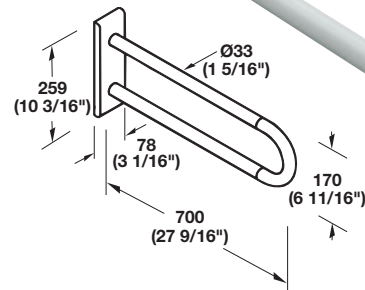

### GRAB BAR

A	Item No.
305 (12")	988.61.099
406 (16")	988.58.099
457 (18")	988.61.199
610 (24")	988.61.299
762 (30")	988.61.399
914 (36")	988.61.499
1067 (42")	988.61.599

## PRODUCTS FOR ACCESSIBILITY

- Corrosion resistant steel core
  - Fastening with flanges only
  - Can be used in left hand and right hand position
- Flange: Ø70 mm (2 3/4")  
 Ø33 mm (1 5/16")  
 38 mm (1 1/2") clear space  
 Material: Polyamide; Color: pure white

### CORNER GRAB BAR

- With vertical bar and hand shower holder

Item No.
988.68.899

### SHOWER CURTAIN ROD

- Complete with rosettes and fastening hardware for wood
- Rosette Ø70 mm (2 3/4")

Ø33 mm (1 5/16")

Material: Polymide, with Steel core; Color: pure white

Cutable Range	Standard Length	Item No.
140 mm (5 1/2") to 500 mm (19 11/16")	500 mm (19 11/16")	988.50.199
501 mm (19 3/4") to 1000 mm (39 3/8")	1000 mm (39 3/8")	988.50.299
1001 mm (39 7/16") to 1500 mm (59 1/16")	1500 mm (59 1/16")	988.50.399
1501 mm (59 1/8") to 2000 mm (79 3/4")	2000 mm (79 3/4")	988.50.499