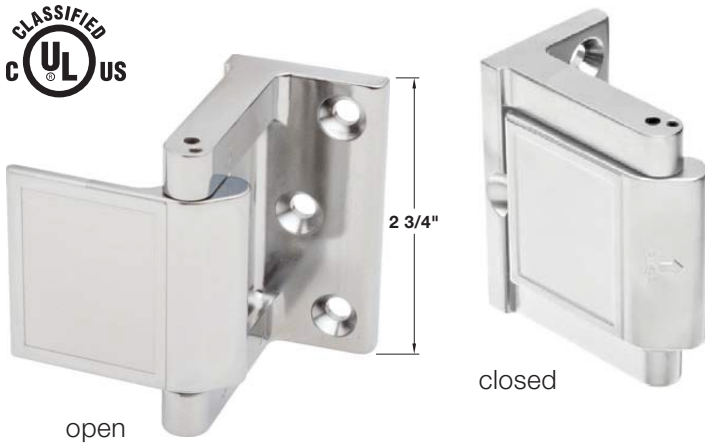

TECHNICAL DATA SHEET

Security Door Guard

FEATURES:

- Door guard prevents door from opening
- Durable die-cast construction
- Easy operation
- ADA compliant
- UL listed fire door accessory
- Only attaches to frame, not to the door

APPLICATIONS:

- Hospitality
- Multi-family & Mixed-Use
- Dorms & Student Housing

- Base Width: 38.1 mm (1 1/2")
- Base Height: 69.9 mm (2 3/4")
- Projection: 56.0 mm (2 13/64")
- Fasteners: (3) #12 1 3/4"

Finish	Item No.
26D Chrome Matt	911.59.226

Note

Cannot be used to prop doors open.