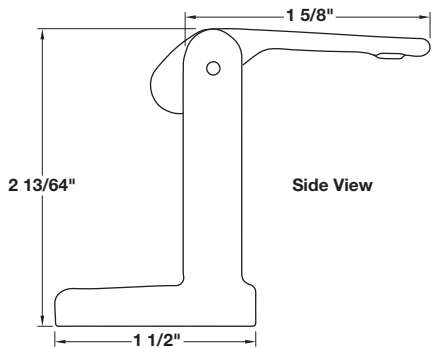

TECHNICAL DATA SHEET

Security Door Guard

FEATURES:

- Door guard prevents door from opening
- Durable die-cast construction
- Easy operation
- ADA compliant
- UL listed fire door accessory
- Only attaches to frame, not to the door

APPLICATIONS:

- Hospitality
- Multi-family & Mixed-Use
- Dorms & Student Housing

- Base Width: 38.1 mm (1 1/2")
- Base Height: 69.9 mm (2 3/4")
- Projection: 56.0 mm (2 13/64")
- Fasteners: (3) #12 1 3/4"