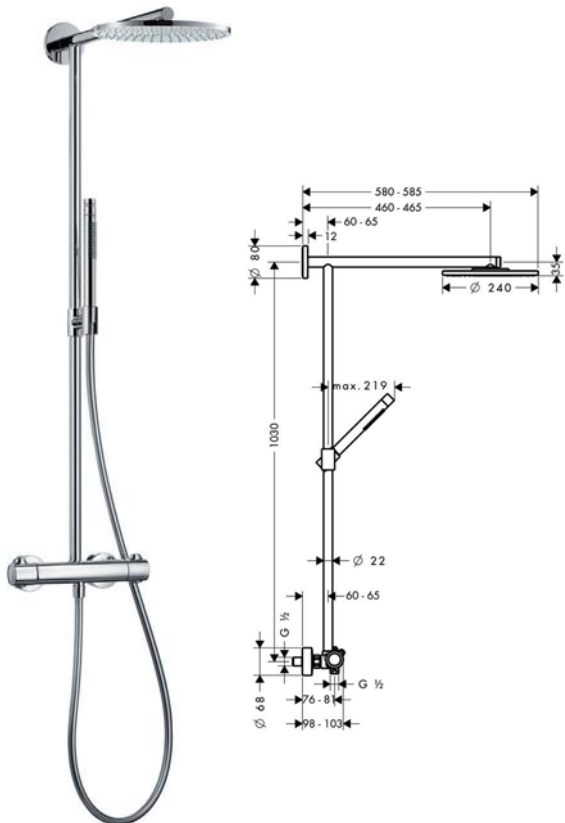

- Overhead shower raindance air Ø240 mm
- Aripower and QuickClean anti-limescale system
- Shower arm 460 mm
- Hand shower baton 2 jet
- Isiflex shower hose 1,600 mm
- Thermostat for exposed installation with shut-off/diverter
- Flow rate at 0.3 Mpa, overhead shower 17 l/min, hand shower 16 l/min

- ฝักบัวยืนอาบ รุ่น Raindance Air ขนาดเส้นผ่าศูนย์กลาง 240 มม.
- เทคโนโลยี Aripower และระบบ QuickClean ที่ช่วยทำความสะอาด ป้องกันคราบหินปูน
- ก้านฝักบัวยาว 460 มม.
- ฝักบัวสายอ่อน รุ่น baton 2 ระดับ
- สายฝักบัว Isiflex ยาว 1,600 มม.
- อุปกรณ์ควบคุมระดับอุณหภูมิพร้อมวาล์วปิด-เปิด/เปลี่ยนทิศทางการน้ำ
- อัตราการไหลที่ 0.3 Mpa ฝักบัวยืนอาบ 17 ลิตร/นาที และ ฝักบัวสายอ่อน 16 ลิตร/นาที

Raindance S240 - Shower version	Cat. No.
ชุดฝักบัวก้านแข็งยืนอาบ Raindance S240	รหัสสินค้า
Brass/plastic ABS chrome plated polished	589.30.800
ทองเหลือง/พลาสติก ABS ชุบโครมเงา