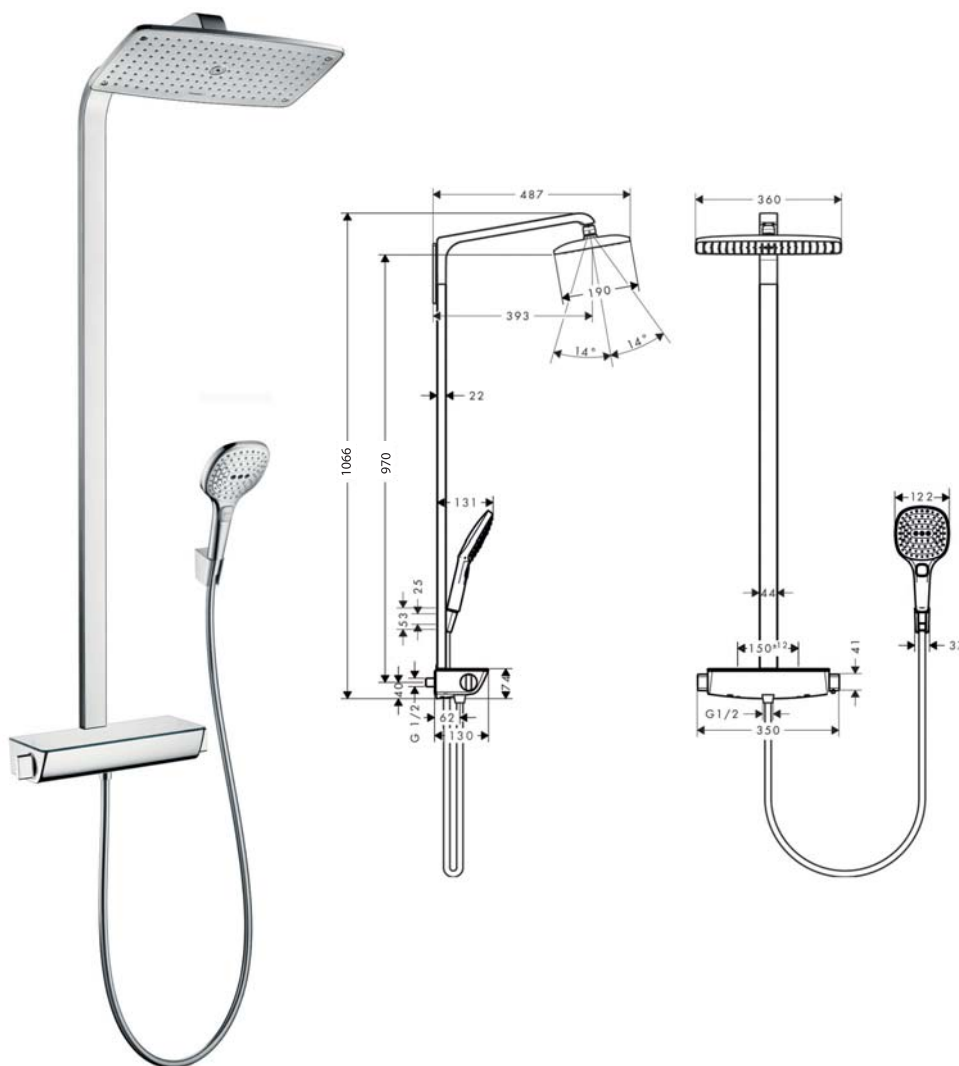

Raindance select 360 shower bar - Shower version

ชุดฝักบัวก้านแข็งยืนอาบ Raindance select 360

- Overhead shower Raindance E100 Air 1 jet
- Airpower and QuickClean anti-limescale system
- Shower arm: 380 mm
- Hand shower Raindance select 150 3 jet
- Isiflex shower hose: 1,600 mm
- Thermostat with safety stop at 40 °C
  - Pre-adjustable hot water restriction
  - Shut-off/diverter valve for overhead/hand shower
- Safety glass shelf
- Flow rate at 0.3 Mpa, overhead shower 17 l/min and hand shower 15 l/min

- ฝักบัวยืนอาบ รุ่น Raindance E100 Air 1 ระดับ
- เทคโนโลยี Airpower และระบบ QuickClean ที่ช่วยทำความสะอาด ป้องกันคราบหินปูน
- ก้านฝักบัวยาว 380 มม.
- ฝักบัวสายอ่อน รุ่น raindance select 150 3 ระดับ
- สายฝักบัว Isiflex ยาว 1,600 มม.
- ปลอดภัยสูงด้วยอุปกรณ์ควบคุมระดับอุณหภูมิที่ 40 องศา
  - สามารถปรับระดับความร้อนของน้ำได้
  - วาล์วปิด-เปิด/เปลี่ยนทิศทางการน้ำ สำหรับฝักบัวยืนอาบ/ฝักบัวสายอ่อน
- ชั้นวางกระจกนักรักย์
- อัตราการไหลที่ 0.3 Mpa ฝักบัวยืนอาบ 17 ลิตร/นาที ฝักบัวสายอ่อน 15 ลิตร/นาที

Raindance select 360 shower bar ชุดฝักบัวก้านแข็งยืนอาบ Raindance select 360	Cat. No. รหัสสินค้า
Brass chrome plated ทองเหลืองสีโครม	589.51.405
Brass chrome plated white ทองเหลืองสีขาวโครม	589.51.505