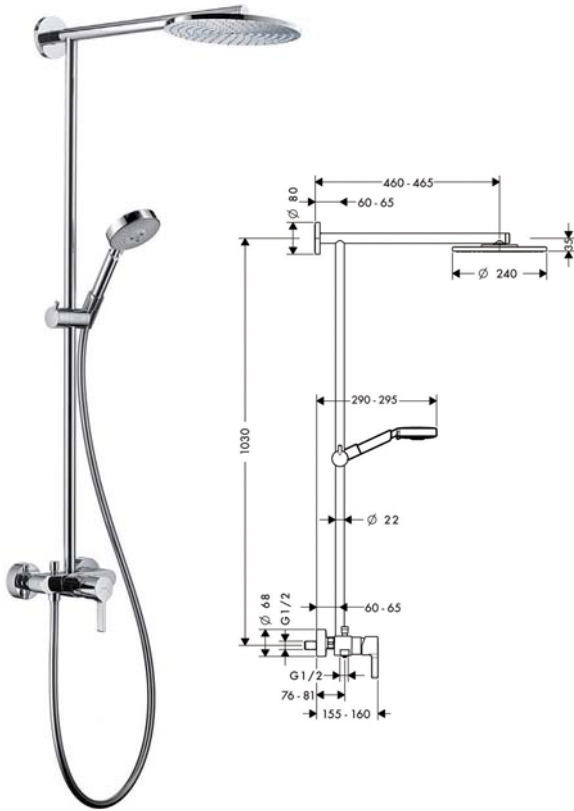

Raindance S240 shower bar

ชุดฝักบัวก้านแข็งยืนอาบ รุ่น Raindance S240

- Overhead shower Raindance Air Ø240
- Aripower and QuickClean anti-limescale system
- Shower arm: 460 mm
- Hand shower raindance S100 air 3 jet
- Height-adjustable shower holder
- Isiflex shower hose 1,600 mm
- Diverter for overhead shower
- Flow rate at 0.3 Mpa, overhead shower 16 l/min, hand shower 15 l/min

- ฝักบัวยืนอาบ รุ่น Raindance Air ขนาดเส้นผ่าศูนย์กลาง 240 มม.
- เทคโนโลยี Aripower และระบบ QuickClean ที่ช่วยทำความสะอาด ป้องกันคราบหินปูน
- ก้านฝักบัวยาว 460 มม.
- ขอบวนฝักบัวปรับระดับความสูงได้
- ฝักบัวสายอ่อน รุ่น Raindance S100 Air 3 ระดับ
- สายฝักบัว Isiflex ยาว 1,600 มม.
- อุปกรณ์เปลี่ยนทิศทางการน้ำสำหรับฝักบัวยืนอาบ
- อัตราการไหลที่ 0.3 Mpa ฝักบัวยืนอาบ 16 ลิตร/นาที และ ฝักบัวสายอ่อน 15 ลิตร/นาที

Raindance S240 - Bathtub version	Cat. No.
ชุดฝักบัวก้านแข็งยืนอาบ Raindance S240	รหัสสินค้า
Brass/plastic ABS chrome plated polished	589.30.803
ทองเหลือง/พลาสติก ABS ชุบโครมเงา