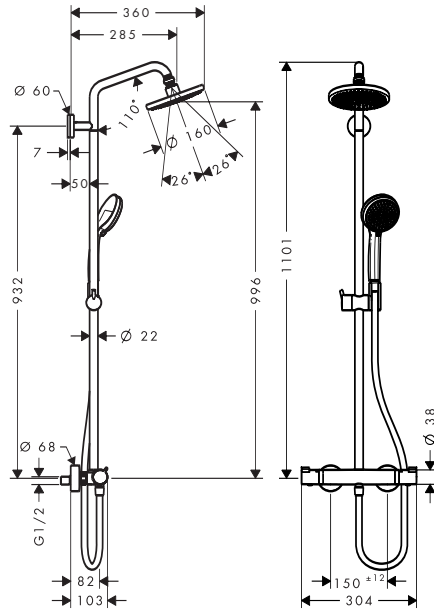

Croma 160 shower bar

ชุดฝักบัวก้านแข็งยืนอาบ รุ่น Croma 160

- Overhead shower Croma Ø160 mm
- QuickClean anti-limescale system
- Shower arm: 270 mm
- Hand shower Croma 100 vario 4 jet
- Height-adjustable shower holder
- Isiflex shower hose: 1,600 mm
- Thermostat with safety stop at 40°C
  - Pre-adjustable hot water restriction
  - Shut-off/diverter valve for overhead/hand shower
- Flow rate at 0.3 Mpa, overhead shower 16 l/min, hand shower 15 l/min

- หัวฝักบัวยืนอาบ รุ่น Croma ขนาดเส้นผ่าศูนย์กลาง 160 มม.
- ระบบ QuickClean ที่ช่วยทำความสะอาดป้องกันคราบหินปูน
- ก้านฝักบัวยาว 270 มม.
- ฝักบัวสายอ่อน รุ่น Croma 100 vario 4 ระดับ
- ขอบแนวฝักบัวปรับระดับความสูงได้
- สายฝักบัว Isiflex ยาว 1,600 มม.
- ปลดล๊อคสูงด้วยอุปกรณ์ควบคุมอุณหภูมิที่ 40 องศา
  - สามารถปรับระดับความร้อนของน้ำได้
  - วาล์วปิด-เปิด/เปลี่ยนทิศทางน้ำ สำหรับหัวฝักบัวยืนอาบ/ฝักบัวสายอ่อน
- อัตราการไหลที่ 0.3 Mpa ฝักบัวยืนอาบ 16 ลิตร/นาที ฝักบัวสายอ่อน 15 ลิตร/นาที

Croma 160 - Shower version ชุดฝักบัวก้านแข็งยืนอาบ Croma 160	Cat. No. รหัสสินค้า
Brass/plastic ABS chrome plated polished ทองเหลือง/พลาสติก ABS ชุบโครมเงา	589.51.600