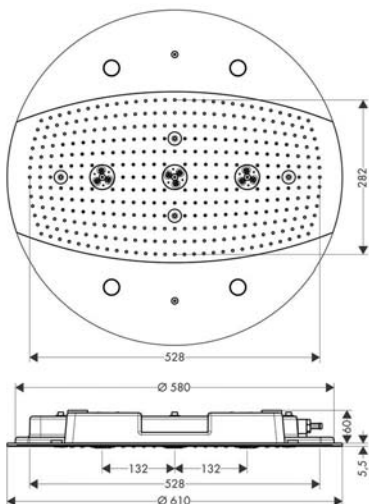

- Overhead shower system for ceiling installation
- Controlled via 3 outlets, operation recommended via quattro four-way diverter
- Spray settings:
  - RainAir – central overhead shower function,
  - RainAir XXL – abundant, soft rain,
  - WhirlAir – 3 rotating massage jets and combination of all
- All spray modes with Air technology

- ระบบฝักบัวรูปทรงสี่เหลี่ยมสำหรับติดตั้งกับฝ้าเพดาน
- การทำงานของฝักบัวจะถูกควบคุมด้วยระบบท่อ 3 ทาง ใช้งานร่วมกับอุปกรณ์ควบคุมทิศทางการน้ำ Quattro แบบ 4 ทาง
- การปรับตั้งระบบสเปรย์:แบบ Rain Air สายน้ำไหลลงบริเวณกลางศีรษะ สายน้ำกระจายตัวเต็มประสิทธิภาพ Rain Air XXL แบบนุ่มนวล แบบสายน้ำ 3 สาย หมุนวนตีเกลียวและรวมกันเป็นหนึ่งเดียว Massage jets
- ทุกแบบของสเปรย์ใช้ระบบ Air เทคโนโลยี

Raindance rainmaker 600	Cat. No.
ชุดฝักบัว Raindance rainmaker 600	รหัสสินค้า
Brass/plastic ABS chrome plated polished	589.51.402
ทองเหลือง/พลาสติก ABS ชุบโครมเงา	

Order reference

Please order basic set 589.51.403 and high flow thermostat 589.30.850 separately.

ข้อแนะนำในการสั่งซื้อ

กรุณาสั่งซื้อชุดอุปกรณ์พื้นฐาน 589.51.403 และอุปกรณ์ควบคุมแรงดันน้ำสูง 589.30.850 แยกต่างหาก