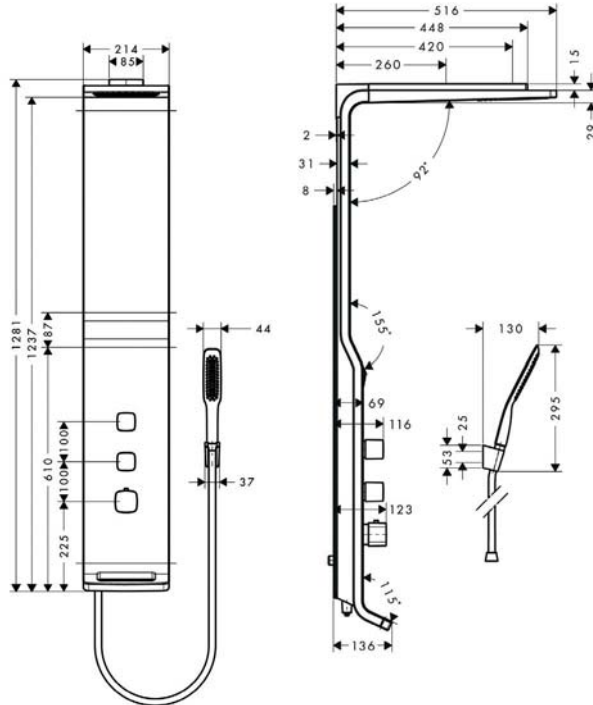

- Overhead shower Raindance Rainfall 180 Air 2 jet
- Version: 2 spray modes RainAir/RainFlow
- PuraVida 1 jet hand shower
- Isiflex shower hose: 1,600 mm
- Steplessly 200 mm height adjustable
- Thermostat with safety stop at 40°C
- Shut-off/diverter valve

- ฝักบัวยืนอาบ รุ่น Raindance Rainfall 180 Air 2 ระดับ
- รูปแบบ: หัวฝักบัว 2 ระดับ แบบ RainAir/RainFlow
- ฝักบัวสายอ่อน รุ่น PuraVida ระดับ 1
- สายฝักบัว Isiflex ยาว 1,600 มม.
- สามารถปรับความสูงได้ถึง 200 มม.
- ปลอดภัยสูงด้วยอุปกรณ์ควบคุมระดับอุณหภูมิที่ 40 องศา
- วาล์วปิด-เปิด/เปลี่ยนทิศทางการน้ำ

Raindance Lift shower panel	Cat. No.
ชุดฝักบัวยืนอาบ Raindance แบบเลื่อนโลด panel	รหัสสินค้า
Brass chrome plated white	589.30.861
ทองเหลืองสีขาวโครม	
Brass chrome plated satin	589.51.404
ทองเหลืองสีชาตินโครม