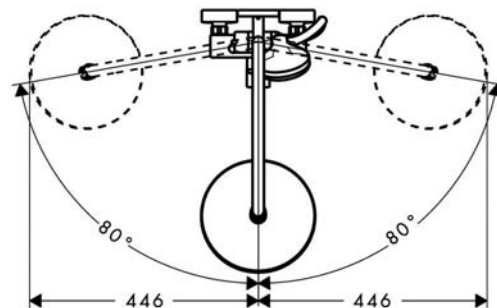

Croma 220 shower bar

ชุดฝักบัวก้านแข็งยืนอาบ รุ่น Croma 220

- Overhead shower Croma Ø220 mm
- QuickClean anti-limescale system
- Shower arm: 400 mm swivelling
- Hand shower Croma 100 vario 4 jet
- Height-adjustable shower holder
- Isiflex shower hose: 1,600 mm
- Ceramic cartridge valve
  - Pre-adjustable hot water restriction
  - Diverter valve for overhead shower
- Flow rate at 0.3 Mpa, overhead shower 16 l/min, Hand shower 15 l/min

- ฝักบัวยืนอาบ รุ่น Croma ขนาดเส้นผ่าศูนย์กลาง 220 มม.
- ระบบ QuickClean ที่ช่วยทำความสะอาดป้องกันคราบหินปูน
- ก้านฝักบัวยาว 400 มม. หมุนปรับเปลี่ยนทิศทางได้
- ฝักบัวสายอ่อน รุ่น Croma 4 ระดับ
- ขอบเขวนฝักบัวปรับระดับความสูงได้
- สายฝักบัว Isiflex ยาว 1,600 มม.
- ควบคุมระดับอุณหภูมิปรับระดับอุณหภูมิด้วยเซรามิค วาล์ว
  - สามารถปรับระดับความร้อนของน้ำได้
  - วาล์วปิด-เปิด/เปลี่ยนทิศทางน้ำ สำหรับฝักบัวยืนอาบ
- อัตราการไหลที่ 0.3 Mpa ฝักบัวยืนอาบ 16 ลิตร/นาที ฝักบัวสายอ่อน 15 ลิตร/นาที

Croma 220 - Bathtub version	Cat. No.
ชุดฝักบัวผสมก้านแข็งยืนอาบ Croma 220	รหัสสินค้า
Brass/plastic ABS chrome plated polished	589.51.701
ทองเหลือง/พลาสติก ABS ชุบโครมเงา