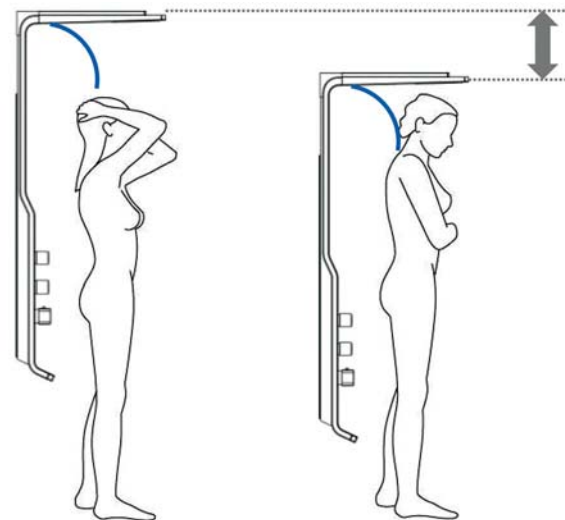

แรงบันดาลใจจากธรรมชาติสู่ประสบการณ์ ของอุปกรณ์ฝักบัวยืนอาบ

- ออกแบบได้อย่างราบเรียบงามได้อย่างประทับใจ
- อุปกรณ์ควบคุมอุณหภูมิสำหรับความปลอดภัยและความสะดวกสบายที่สัมผัสได้
- มีสองสีให้เลือกสรร สีโครม/ขาวโครม
- เหมาะสำหรับโครงการ (9 ลิตร/นาที)