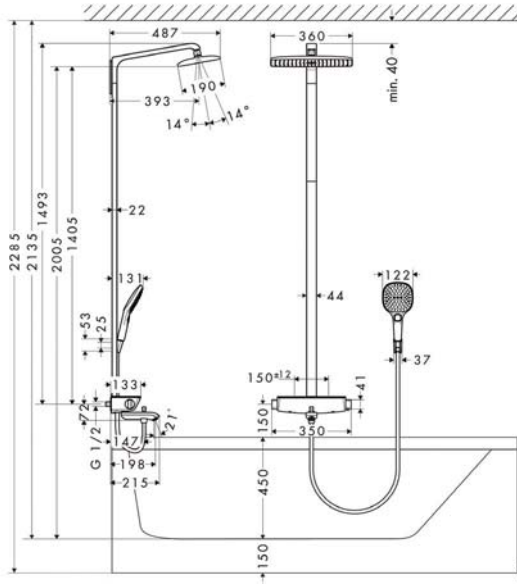

Raindance select 360 shower bar - Bathtub version

ชุดฝักบัวก้านแข็งยืนอาบ Raindance select 360

- Overhead shower Raindance E100 Air 1 jet
- Aripower and QuickClean anti-limescale system
- Shower arm 380 mm
- Hand shower raindance select 150 3 jet
- Isiflex shower hose 1,600 mm
- Thermostat with safety stop at 40 °C
  - Pre-adjustable hot water restriction
  - Shut-off/diverter valve for overhead/hand shower
- Safety glass shelf
- Flow rate at 0.3 Mpa, overhead shower 17 l/min and hand shower 15 l/min and bath filler 20 l/min

- ฝักบัวยืนอาบ รุ่น Raindance E100 Air 1 ระดับ
- เทคโนโลยี Aripower และระบบ QuickClean ที่ช่วยทำความสะอาด ป้องกันคราบหินปูน
- ก้านฝักบัวยาว 380 มม.
- ฝักบัวสายอ่อน รุ่น raindance select 150 3 ระดับ
- สายฝักบัว Isiflex ยาว 1,600 มม.
- ปลอกดักยุงด้วยอุปกรณ์ควบคุมระดับอุณหภูมิที่ 40 องศา
  - สามารถปรับระดับความร้อนของน้ำได้
  - วาล์วปิด-เปิด/เปลี่ยนทิศทางน้ำ สำหรับหัวฝักบัวยืนอาบ/ฝักบัวสายอ่อน
- ชั้นวางกระจกนิรภัย
- อัตราการไหลที่ 0.3 Mpa ฝักบัวยืนอาบ 17 ลิตร/นาที ฝักบัวสายอ่อน 15 ลิตร/นาที และก๊อกสำหรับอ่างอาบน้ำ 20 ลิตร/นาที

Raindance select 360 shower bar ชุดฝักบัวก้านแข็งยืนอาบ Raindance select 360	Cat. No. รหัสสินค้า
Brass/plastic ABS chrome plated polished	589.51.507
ทองเหลือง/พลาสติก ABS ชุบโครมเงา