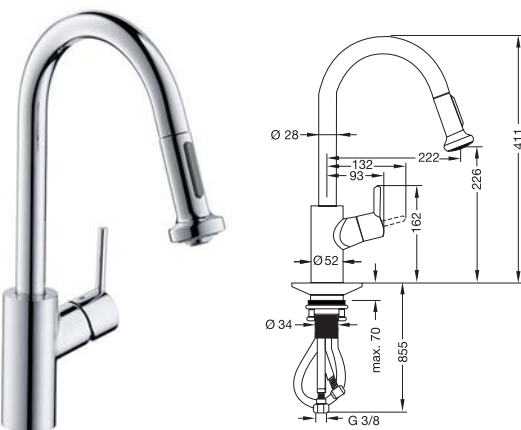

### Single lever sink mixer - TALIS E<sup>2</sup>

ก๊อกผสมอ่างล้างจาน - TALIS E<sup>2</sup>

- Flow limiter: 5 l/min
- Swivel spout 150° with pull-out spray
- Normal and spray jet (non-arresting), non-return valve
- Magnetic pull-out shower support