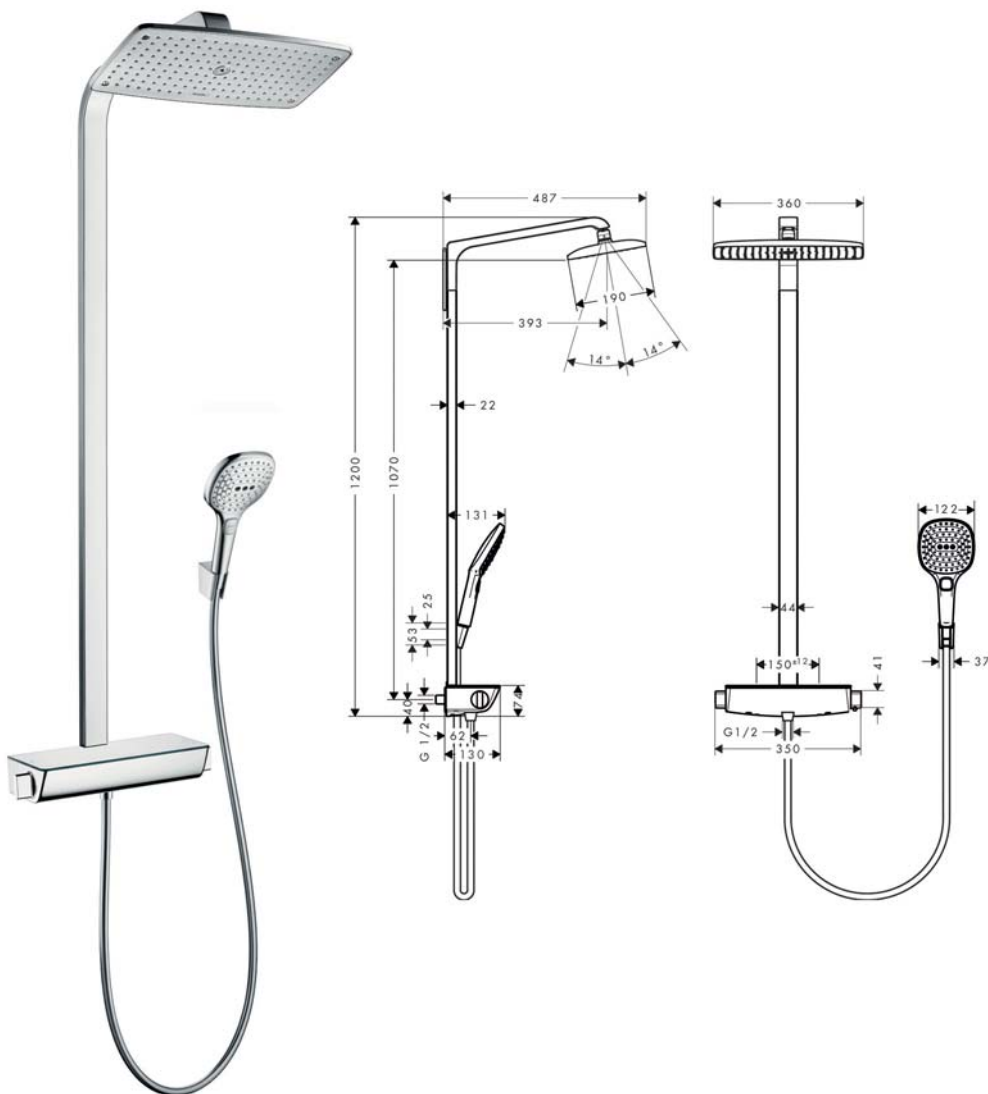

Raindance select 360 shower bar - Shower version

ชุดฝักบัวก้านแข็งยืนอาบ Raindance select 360

- Overhead shower Raindance E100 Air 1 jet
- Airpower and QuickClean anti-limescale system
- Shower arm: 380 mm
- Hand shower Raindance select 150 3 jet
- Isiflex shower hose: 1,600 mm
- Thermostat with safety stop at 40 °C
  - Pre-adjustable hot water restriction
  - Shut-off/diverter valve for overhead/hand shower
- Safety glass shelf
- Flow rate at 0.3 Mpa, overhead shower 17 l/min and hand shower: 15 l/min

- ฝักบัวยืนอาบ รุ่น Raindance E100 Air 1 ระดับ
- เทคโนโลยี Airpower และระบบ QuickClean ที่ช่วยทำความสะอาด ป้องกันคราบหินปูน
- ก้านฝักบัวยาว 380 มม.
- ฝักบัวสายอ่อน รุ่น raindance select 150 3 ระดับ
- สายฝักบัว Isiflex ยาว 1,600 มม.
- ปลดล๊อคด้วยตัวอุปกรณ์ควบคุมระดับอุณหภูมิที่ 40 องศา
  - สามารถปรับระดับความร้อนของน้ำได้
  - วาล์วปิด-เปิด/เปลี่ยนทิศทางน้ำ สำหรับฝักบัวยืนอาบ/ฝักบัวสายอ่อน
- ชั้นวางกระจกนินทรีย์
- อัตราการไหลที่ 0.3 Mpa ฝักบัวยืนอาบ 17 ลิตร/นาที ฝักบัวสายอ่อน 15 ลิตร/นาที

Raindance select 360 shower bar ชุดฝักบัวก้านแข็งยืนอาบ Raindance select 360	Cat. No. รหัสสินค้า
Brass chrome plated ทองเหลืองสีโครม	589.51.405
Brass chrome plated white ทองเหลืองสีขาวโครม	589.51.505