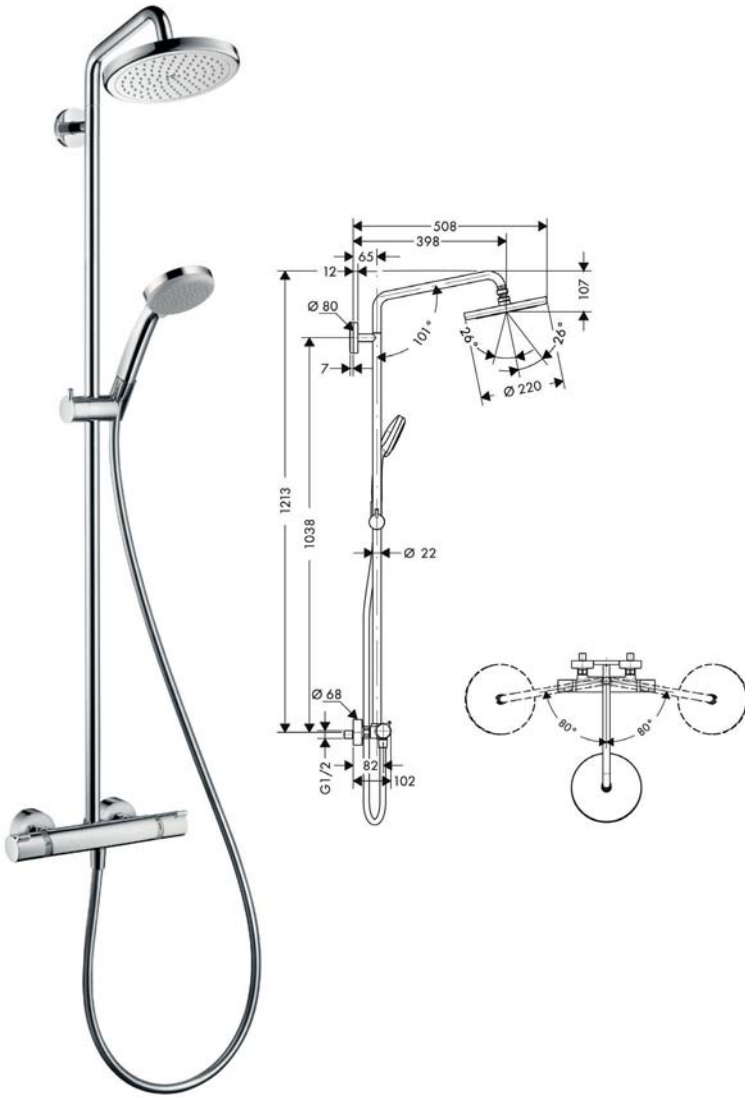

Croma 220 shower bar

ชุดฝักบัวก้านแข็งยืนอาบ รุ่น Croma 220

- Overhead shower Croma Ø220 mm
- QuickClean anti-limescale system
- Shower arm: 400 mm swivelling
- Hand shower Croma 100 vario 4 jet
- Height-adjustable shower holder
- Isiflex shower hose: 1,600 mm
- Thermostat with safety stop at 40°C
  - Pre-adjustable hot water restriction
  - Shut-off/diverter valve for overhead/hand shower
- Flow rate at 0.3 Mpa, overhead shower 16 l/min, hand shower 15 l/min

- ฝักบัวยืนอาบ รุ่น Croma ขนาดเส้นผ่าศูนย์กลาง 220 มม.
- ระบบ QuickClean ที่ช่วยทำความสะอาดป้องกันคราบหินปูน
- ก้านฝักบัวยาว 400 มม. หมุนปรับทิศทางได้
- ฝักบัวสายอ่อน รุ่น Croma 100 vario 4 ระดับ
- ขอบแนวฝักบัวปรับระดับความสูงได้
- สายฝักบัว Isiflex ยาว 1,600 มม.
- ปลอดภัยสูงด้วยอุปกรณ์ควบคุมอุณหภูมิที่ 40 องศา
  - สามารถปรับระดับความร้อนของน้ำได้
  - วาล์วปิด-เปิด/เปลี่ยนทิศทางน้ำ สำหรับหัวฝักบัวยืนอาบ/ฝักบัวสายอ่อน
- อัตราการไหลที่ 0.3 Mpa ฝักบัวยืนอาบ 16 ลิตร/นาที ฝักบัวสายอ่อน 15 ลิตร/นาที

Croma 220 - Shower version	Cat. No.
ชุดฝักบัวก้านแข็งยืนอาบ Croma 220	รหัสสินค้า
Brass/plastic ABS chrome plated polished	589.51.700
ทองเหลือง/พลาสติก ABS ชุบโครมเงา