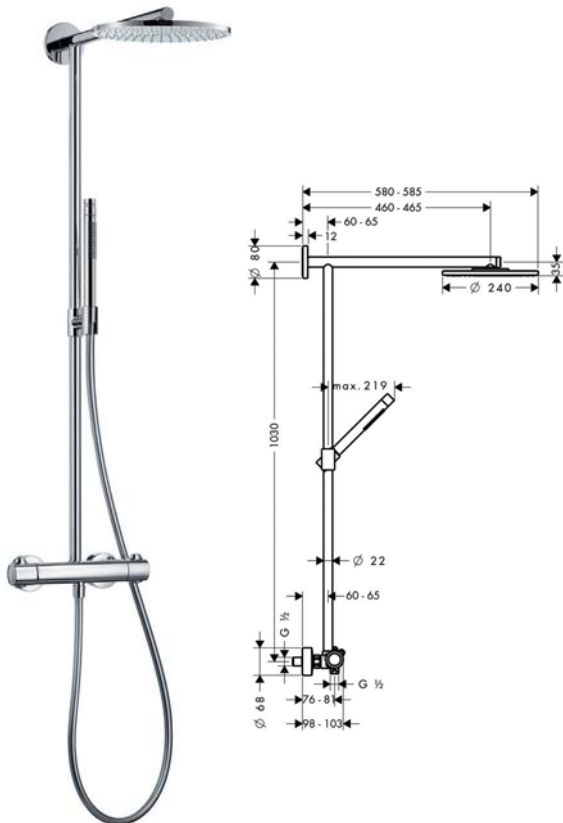

- Overhead shower raindance air Ø240 mm
- Aripower and QuickClean anti-limescale system
- Shower arm 460 mm
- Hand shower baton 2 jet
- Isiflex shower hose 1,600 mm
- Thermostat for exposed installation with shut-off/diverter
- Flow rate at 0.3 Mpa, overhead shower 17 l/min, hand shower 16 l/min

- ฝักบัวยืนอาบ รุ่น Raindance Air ขนาดเส้นผ่าศูนย์กลาง 240 มม.
- เทคโนโลยี Airpower และระบบ QuickClean ที่ช่วยทำความสะอาด ป้องกันคราบหินปูน
- ก้านฝักบัวยาว 460 มม.
- ฝักบัวสายอ่อน รุ่น baton 2 ระดับ
- สายฝักบัว Isiflex ยาว 1,600 มม.
- อุปกรณ์ควบคุมระดับอุณหภูมิพร้อมวาล์วปิด-เปิด/เปลี่ยนทิศทางการน้ำ
- อัตราการไหลที่ 0.3 Mpa ฝักบัวยืนอาบ 17 ลิตร/นาที และ ฝักบัวสายอ่อน 16 ลิตร/นาที

Raindance S240 - Shower version	Cat. No.
ชุดฝักบัวก้านแข็งยืนอาบ Raindance S240	รหัสสินค้า
Brass/plastic ABS chrome plated polished	589.30.800
ทองเหลือง/พลาสติก ABS ชุบโครมเงา