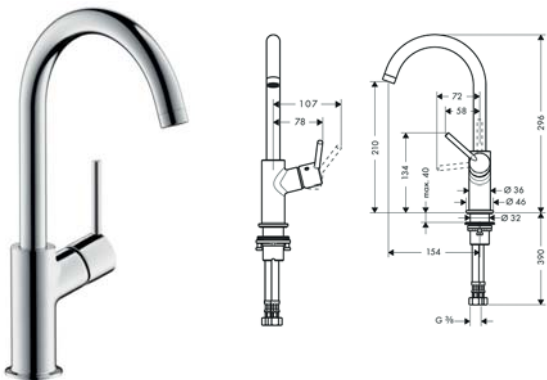

- Flow limiter: 5 l/min
- Swivel spout 120°
- Pop-up waste G1 1/4", ceramic cartridge

- อัตราการไหล: 5 ลิตร/นาที
- ก๊อกหมุนได้ 120°
- สะดืออ่างล้างหน้า G1 1/4" วาล์วเซรามิก

Material/Finish วัสดุ/สี	Cat. No. รหัสสินค้า
Brass chrome plated polished ทองเหลืองชุบโครมเงา	589.29.185