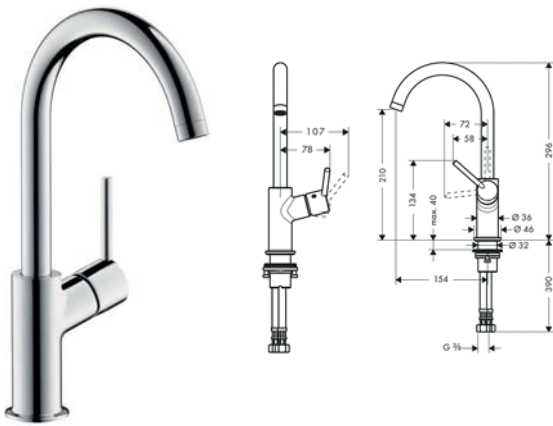

Single lever basin mixer DN 15 - TALIS S²

ก๊อกผสมอ่างล้างหน้า DN 15 - TALIS S²

- Flow limiter: 5 l/min
- Pop-up waste G1 1/4", ceramic cartridge

- อัตราการไหล: 5 ลิตร/นาที
- สะดืออ่างล้างหน้า G1 1/4" วาล์วเซรามิก

Material/Finish วัสดุ/สี	Cat. No. รหัสสินค้า
Brass chrome plated polished ทองเหลืองชุบโครมเงา	589.29.184