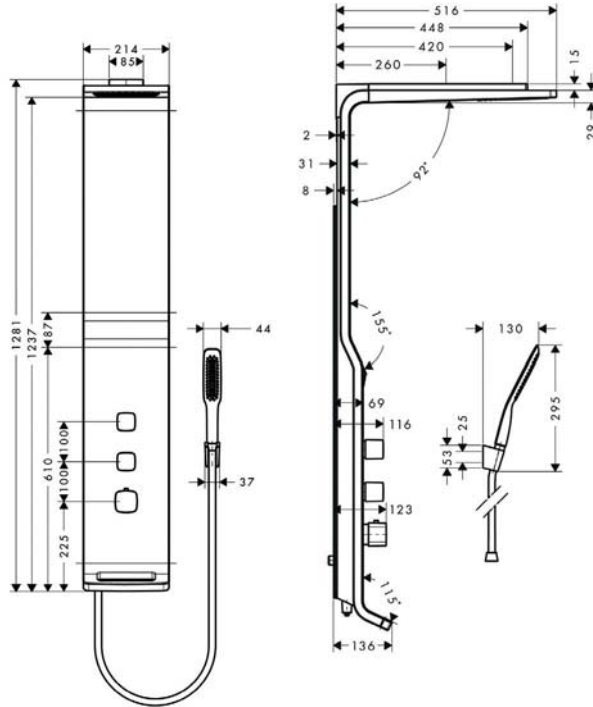

- Overhead shower Raindance Rainfall 180 Air 2 jet
- Version: 2 spray modes RainAir/RainFlow
- PuraVida 1 jet hand shower
- Isiflex shower hose: 1,600 mm
- Steplessly 200 mm height adjustable
- Thermostat with safety stop at 40°C
- Shut-off/diverter valve

- ฝักบัวยืนอาบ รุ่น Raindance Rainfall 180 Air 2 ระดับ
- รูปแบบ: หัวฝักบัว 2 ระดับ แบบ RainAir/RainFlow
- ฝักบัวสายอ่อน รุ่น PuraVida ระดับ 1
- สายฝักบัว Isiflex ยาว 1,600 มม.
- สามารถปรับความสูงได้ถึง 200 มม.
- ปลอดภัยสูงด้วยอุปกรณ์ควบคุมระดับอุณหภูมิที่ 40 องศา
- วาล์วปิด-เปิด/เปลี่ยนทิศทางการน้ำ

Raindance Lift shower panel	Cat. No.
ชุดฝักบัวยืนอาบ Raindance แบบเลื่อนโลด panel	รหัสสินค้า
Brass chrome plated white	589.30.861
ทองเหลืองสีขาวโครม	
Brass chrome plated satin	589.51.404
ทองเหลืองสีชาตินโครม