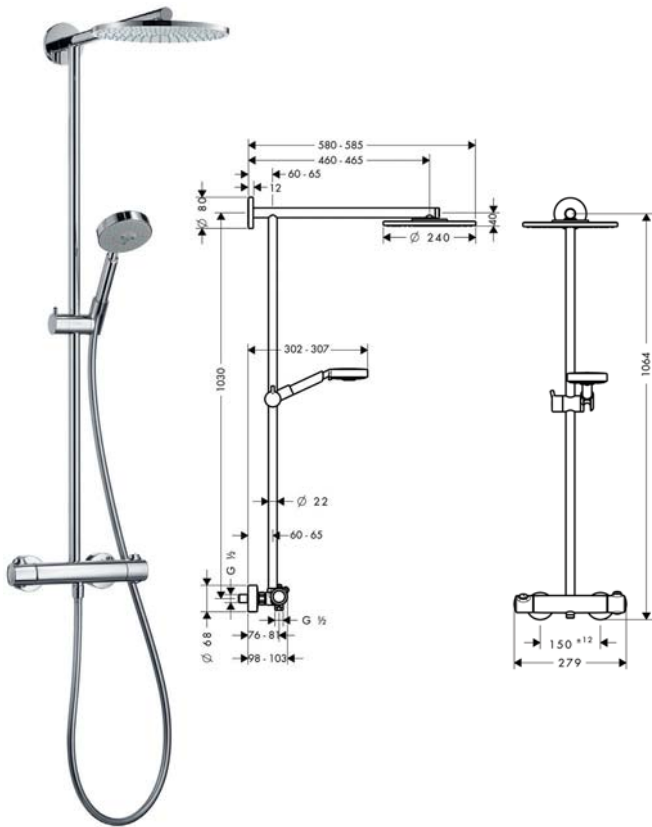

Raindance S240 shower bar

ชุดฝักบัวก้านแข็งยืนอาบ รุ่น Raindance S240

- Overhead shower Raindance Air Ø240 mm
- Aripower and QuickClean anti-limescale system
- Shower arm: 460 mm
- Hand shower raindance S100 air 3 jet
- Isiflex shower hose: 1,600 mm
- Thermostat for exposed installation with shut-off/diverter
- Flow rate at 0.3 Mpa, overhead shower 17 l/min, hand shower 17 l/min

- ฝักบัวยืนอาบ รุ่น Raindance Air ขนาดเส้นผ่าศูนย์กลาง 240 มม.
- เทคโนโลยี Airpower และระบบ QuickClean ที่ช่วยทำความสะอาด ป้องกันคราบหินปูน
- ก้านฝักบัวยาว 460 มม.
- ฝักบัวสายอ่อน รุ่น Raindance S100 Air 3 ระดับ
- สายฝักบัว Isiflex ยาว 1,600 มม.
- อุปกรณ์ควบคุมระดับอุณหภูมิพร้อมวาล์วปิด-เปิด/เปลี่ยนทิศทางการน้ำ
- อัตราการไหลที่ 0.3 Mpa ฝักบัวยืนอาบ 17 ลิตร/นาที และ ฝักบัวสายอ่อน 17 ลิตร/นาที

Raindance S240 - Shower version	Cat. No.
ชุดฝักบัวก้านแข็งยืนอาบ Raindance S240	รหัสสินค้า
Brass/plastic ABS chrome plated polished	589.29.553
ทองเหลือง/พลาสติก ABS ชุบโครมเงา