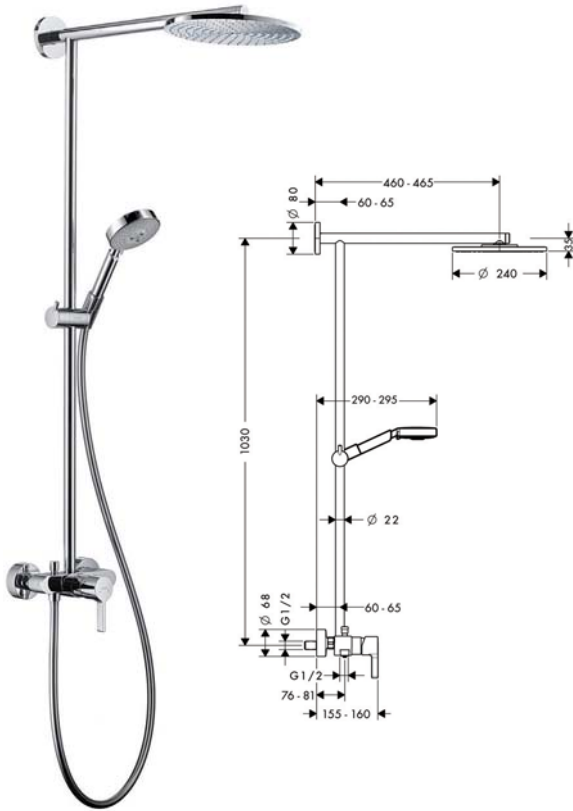

Raindance S240 shower bar

ชุดฝักบัวก้านแข็งยืนอาบ รุ่น Raindance S240

- Overhead shower Raindance Air Ø240
- Aripower and QuickClean anti-limescale system
- Shower arm: 460 mm
- Hand shower raindance S100 air 3 jet
- Height-adjustable shower holder
- Isiflex shower hose 1,600 mm
- Diverter for overhead shower
- Flow rate at 0.3 Mpa, overhead shower 16 l/min, hand shower 15 l/min

- ฝักบัวยืนอาบ รุ่น Raindance Air ขนาดเส้นผ่าศูนย์กลาง 240 มม.
- เทคโนโลยี Airpower และระบบ QuickClean ที่ช่วยทำความสะอาด ป้องกันคราบหินปูน
- ก้านฝักบัวยาว 460 มม.
- ขอบวนฝักบัวปรับระดับความสูงได้
- ฝักบัวสายอ่อน รุ่น Raindance S100 Air 3 ระดับ
- สายฝักบัว Isiflex ยาว 1,600 มม.
- อุปกรณ์เปลี่ยนทิศทางการน้ำสำหรับฝักบัวยืนอาบ
- อัตราการไหลที่ 0.3 Mpa ฝักบัวยืนอาบ 16 ลิตร/นาที และ ฝักบัวสายอ่อน 15 ลิตร/นาที

Raindance S240 - Bathtub version	Cat. No.
ชุดฝักบัวก้านแข็งยืนอาบ Raindance S240	รหัสสินค้า
Brass/plastic ABS chrome plated polished	589.30.803
ทองเหลือง/พลาสติก ABS ชุบโครมเงา