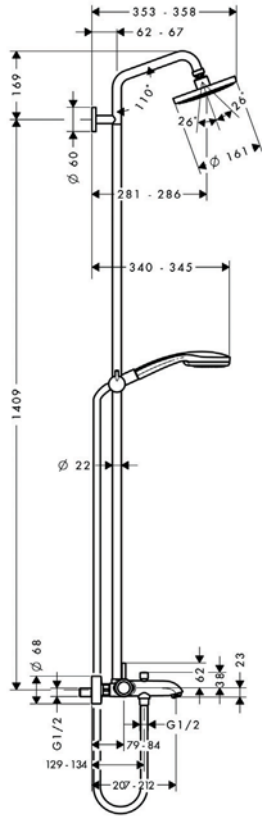

Croma 100 shower bar

ชุดฝักบัวก้านแข็งยืนอาบ รุ่น Croma 100

- Overhead shower Croma Ø160 mm
- QuickClean anti-limescale system
- Shower arm: 270 mm
- Hand shower Croma 100 vario 4 jet
- Height-adjustable shower holder
- Isiflex shower hose: 2,000 mm
- Ceramic cartridge, adjustable temperature restriction
- Shut-off/diverter for overhead shower/bath filler and diverter for hand shower (lockable)
- Flow rate at 0.3 Mpa, overhead shower 17 l/min, hand shower 15 l/min and bath filler 20 l/min

- ฝักบัวยืนอาบ รุ่น Croma ขนาดเส้นผ่าศูนย์กลาง 160 มม.
- ระบบ QuickClean ที่ช่วยทำความสะอาดป้องกันคราบหินปูน
- ก้านฝักบัวยาว 270 มม.
- ฝักบัวสายอ่อน รุ่น Croma 100 vario 4 ระดับ
- ขอบแนวฝักบัวปรับระดับความสูงได้
- สายฝักบัว Isiflex ยาว 2,000 มม.
- ควบคุมอุณหภูมิ ปรับระดับอุณหภูมิด้วยเซรามิก วาล์ว
- อุปกรณ์ ปิด-เปิด/เปลี่ยนทิศทางการน้ำสำหรับฝักบัวยืนอาบ/ก๊อกสำหรับอ่างอาบน้ำและเปลี่ยนทิศทางการน้ำสำหรับฝักบัวสายอ่อน (สามารถล็อคได้)
- อัตราการไหลที่ 0.3 Mpa ฝักบัวยืนอาบ 17 ลิตร/นาที ฝักบัวสายอ่อน 15 ลิตร/นาที และก๊อกสำหรับอ่างอาบน้ำ 20 ลิตร/นาที

Croma 100 - Bathtub version	Cat. No.
ชุดฝักบัวก้านแข็งสำหรับอ่างอาบน้ำ Croma 100	รหัสสินค้า
Brass/plastic ABS chrome plated polished	589.29.595
ทองเหลือง/พลาสติก ABS ชุบโครมเงา