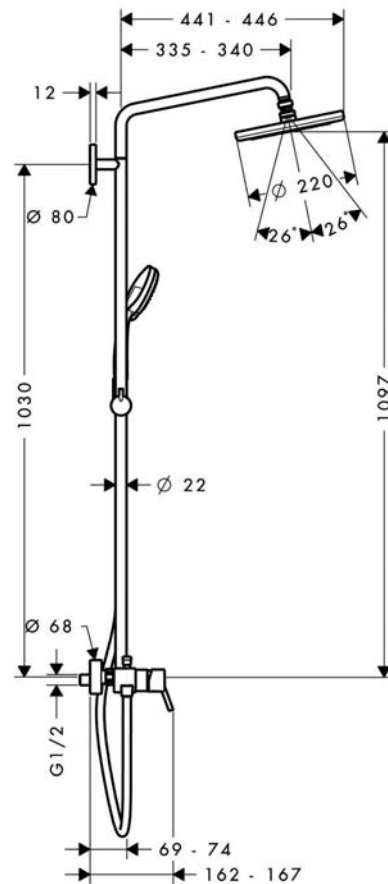

Croma 220 shower bar

ชุดฝักบัวก้านแข็งยืนอาบ รุ่น Croma 220

- Overhead shower Croma Ø220 mm
- QuickClean anti-limescale system
- Shower arm: 400 mm swivelling
- Hand shower Croma 100 vario 4 jet
- Height-adjustable shower holder
- Isiflex shower hose: 1,600 mm
- Ceramic cartridge valve
  - Pre-adjustable hot water restriction
  - Diverter valve for overhead shower
- Flow rate at 0.3 Mpa, overhead shower 16 l/min, Hand shower 15 l/min

- ฝักบัวยืนอาบ รุ่น Croma ขนาดเส้นผ่าศูนย์กลาง 220 มม.
- ระบบ QuickClean ที่ช่วยทำความสะอาดป้องกันคราบหินปูน
- ก้านฝักบัวยาว 400 มม. หมุนปรับเปลี่ยนทิศทางได้
- ฝักบัวสายอ่อน รุ่น Croma 4 ระดับ
- ขอบเขวนฝักบัวปรับระดับความสูงได้
- สายฝักบัว Isiflex ยาว 1,600 มม.
- ควบคุมระดับอุณหภูมิปรับระดับอุณหภูมิด้วยเซรามิค วาล์ว
  - สามารถปรับระดับความร้อนของน้ำได้
  - วาล์วปิด-เปิด/เปลี่ยนทิศทางน้ำ สำหรับฝักบัวยืนอาบ
- อัตราการไหลที่ 0.3 Mpa ฝักบัวยืนอาบ 16 ลิตร/นาที ฝักบัวสายอ่อน 15 ลิตร/นาที

Croma 220 - Bathtub version	Cat. No.
ชุดฝักบัวผสมก้านแข็งยืนอาบ Croma 220	รหัสสินค้า
Brass/plastic ABS chrome plated polished	589.51.701
ทองเหลือง/พลาสติก ABS ชุบโครมเงา