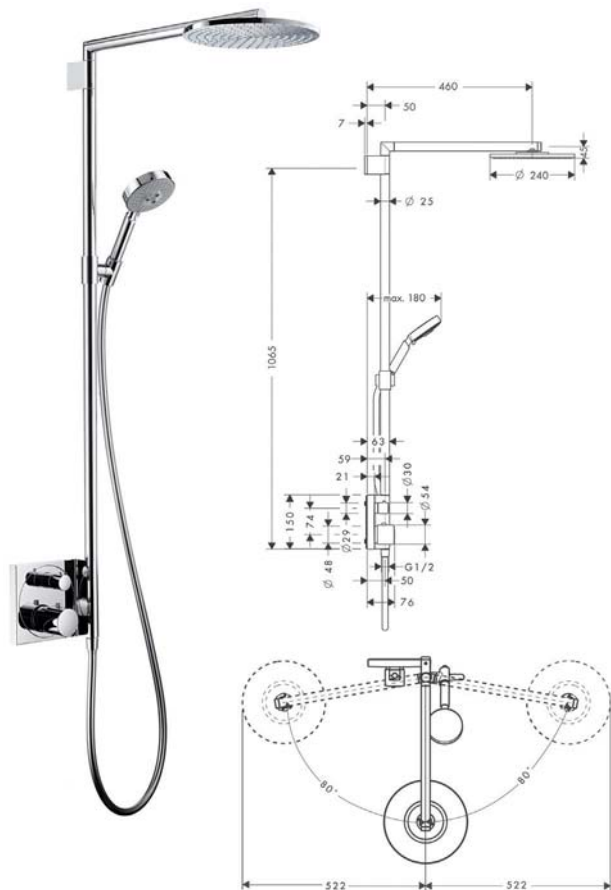

- Overhead shower Raindance Air Ø240 mm
- Aripower and QuickClean anti-limescale system
- Overhead shower and hand shower can be used together
- Swivel shower arm :460 mm
- Hand shower raindance S100 air 3 jet
- Isiflex shower hose: 1,600 mm
- Thermostat for exposed installation with shut-off/diverter
- Flow rate at 0.3 Mpa, overhead shower 17 l/min, hand shower 17 l/min

- ฝักบัวยืนอาบ รุ่น Raindance Air ขนาดเส้นผ่าศูนย์กลาง 240 มม.
- เทคโนโลยี Airpower และระบบ QuickClean ที่ช่วยทำความสะอาด ป้องกันคราบหินปูน
- ฝักบัวยืนอาบและฝักบัวสายอ่อนสามารถใช้งานพร้อมกันได้
- ก้านฝักบัวยาว 460 มม. หมุนปรับทิศทางได้
- ฝักบัวสายอ่อน รุ่น Raindance S100 Air 3 ระดับ
- สายฝักบัว Isiflex ยาว 1,600 มม.
- อุปกรณ์ควบคุมระดับอุณหภูมิพร้อมวาล์วปิด-เปิด/เปลี่ยนทิศทางการน้ำ
- อัตราการไหลที่ 0.3 Mpa ฝักบัวยืนอาบ 17 ลิตร/นาที และ ฝักบัวสายอ่อน 17 ลิตร/นาที

Raindance S240 - Bathtub version	Cat. No.
ชุดฝักบัวก้านแข็งยืนอาบ Raindance S240	รหัสสินค้า
Raindance S240	589.29.578
ชุดฝักบัวก้านแข็งยืนอาบ Raindance S240