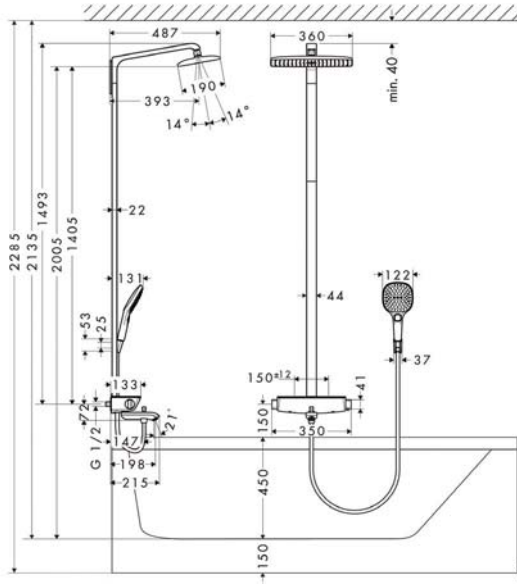

Raindance select 360 shower bar - Bathtub version

ชุดฝักบัวก้านแข็งยืนอาบ Raindance select 360

- Overhead shower Raindance E100 Air 1 jet
- Aripower and QuickClean anti-limescale system
- Shower arm 380 mm
- Hand shower raindance select 150 3 jet
- Isiflex shower hose 1,600 mm
- Thermostat with safety stop at 40 °C
  - Pre-adjustable hot water restriction
  - Shut-off/diverter valve for overhead/hand shower
- Safety glass shelf
- Flow rate at 0.3 Mpa, overhead shower 17 l/min and hand shower 15 l/min and bath filler 20 l/min

- ฝักบัวยืนอาบ รุ่น Raindance E100 Air 1 ระดับ
- เทคโนโลยี Aripower และระบบ QuickClean ที่ช่วยทำความสะอาด ป้องกันคราบหินปูน
- ก้านฝักบัวยาว 380 มม.
- ฝักบัวสายอ่อน รุ่น raindance select 150 3 ระดับ
- สายฝักบัว Isiflex ยาว 1,600 มม.
- ปิดกั้นด้วยสูงด้วยอุปกรณ์ควบคุมระดับอุณหภูมิที่ 40 องศา
  - สามารถปรับระดับความร้อนของน้ำได้
  - วาล์วปิด-เปิด/เปลี่ยนทิศทางน้ำ สำหรับหัวฝักบัวยืนอาบ/ฝักบัวสายอ่อน
- ชั้นวางกระจกนิรภัย
- อัตราการไหลที่ 0.3 Mpa ฝักบัวยืนอาบ 17 ลิตร/นาที ฝักบัวสายอ่อน 15 ลิตร/นาที และก๊อกสำหรับอ่างอาบน้ำ 20 ลิตร/นาที

Raindance select 360 shower bar ชุดฝักบัวก้านแข็งยืนอาบ Raindance select 360	Cat. No. รหัสสินค้า
Brass/plastic ABS chrome plated polished	589.51.507
ทองเหลือง/พลาสติก ABS ชุบโครมเงา