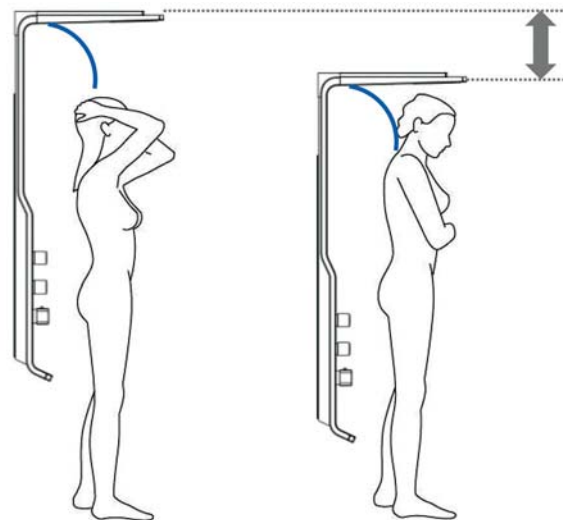

แรงบันดาลใจจากธรรมชาติสู่ประสบการณ์ ของอุปกรณ์ฝักบัวยืนอาบ

- ออกแบบได้อย่างราบเรียบงามได้อย่างประทับใจ
- อุปกรณ์ควบคุมอุณหภูมิสำหรับความปลอดภัยและความสะดวกสบายที่สัมผัสได้
- มีสองสีให้เลือกสรร สีโครม/ขาวโครม
- เหมาะสำหรับโครงการ (9 ลิตร/นาที)