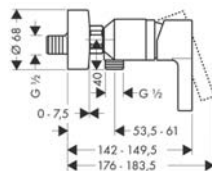

Single lever shower mixer DN 15, exposed fitting - METRIS S

ก๊อกผสมยืนอาบน้ำแบบติดผนัง DN 15 - METRIS S