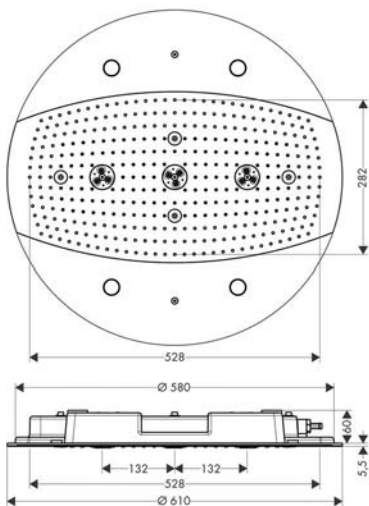

- Overhead shower system for ceiling installation
- Controlled via 3 outlets, operation recommended via quattro four-way diverter
- Spray settings:
  - RainAir – central overhead shower function,
  - RainAir XXL – abundant, soft rain,
  - WhirlAir – 3 rotating massage jets and combination of all
- All spray modes with Air technology

- ระบบฝักบัวรูปทรงสี่เหลี่ยมสำหรับติดตั้งกับฝ้าเพดาน
- การทำงานของฝักบัวจะถูกควบคุมด้วยระบบท่อ 3 ทาง ใช้งานร่วมกับอุปกรณ์ควบคุมทิศทางการน้ำ Quattro แบบ 4 ทาง
- การปรับตั้งระบบสเปรย์:แบบ Rain Air สายน้ำไหลลงบริเวณกลางศีรษะ สายน้ำกระจายตัวเต็มประสิทธิภาพ Rain Air XXL แบบนุ่มนวล แบบสายน้ำ 3 สาย หมุนวนตีเกลียวและรวมกันเป็นหนึ่งเดียว Massage jets
- ทุกแบบของสเปรย์ใช้ระบบ Air เทคโนโลยี

Raindance rainmaker 600	Cat. No.
ชุดฝักบัว Raindance rainmaker 600	รหัสสินค้า
Brass/plastic ABS chrome plated polished	589.51.402
ทองเหลือง/พลาสติก ABS ชุบโครมเงา	

Order reference

Please order basic set 589.51.403 and high flow thermostat 589.30.850 separately.

ข้อแนะนำในการสั่งซื้อ

กรุณาสั่งซื้อชุดอุปกรณ์พื้นฐาน 589.51.403 และอุปกรณ์ควบคุมแรงดันน้ำสูง 589.30.850 แยกต่างหาก