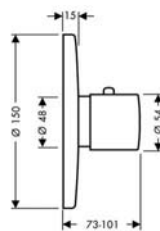

- Extra high flow rate 59 l/min at 3 bar for showers with high water consumption
- For use with basic set iBox universal

- เพิ่มอัตราการไหล 59 ลิตร/นาที ที่แรงดัน 3 บาร์สำหรับฝักบัวพร้อมอุปกรณ์จ่ายน้ำแรงดันสูง
- สำหรับใช้งานร่วมกับชุดอุปกรณ์มาตรฐาน iBox

Highflow thermostatic mixer	Cat. No.
อุปกรณ์ควบคุมแบบแรงดันน้ำสูง	รหัสสินค้า
Brass/plastic ABS chrome plated polished	589.30.850
ทองเหลือง/พลาสติก ABS ชุบโครมเงา