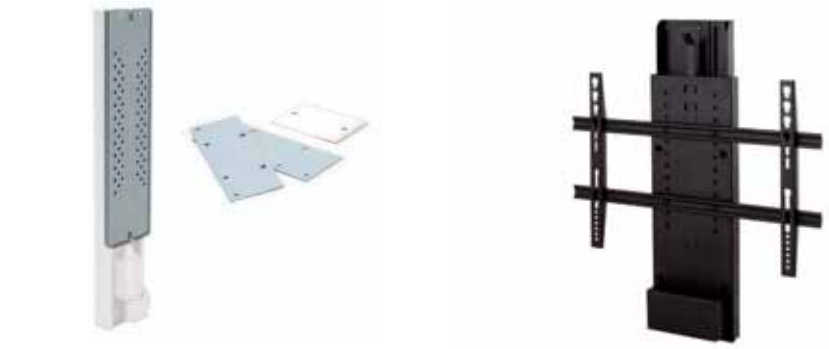

Operation การทำงาน	421.68.421	421.68.420
Min./Max. height (lid lifter excluded) mm ความสูงต่ำสุด/สูงสุด (รวมอุปกรณ์ช่วยดันเปิดหลังตู้) มม.	645/1,105	865/1,465
Installation depth mm ความลึกในการติดตั้ง มม.	85	110
Max. stroke mm ระยะชักสูงสุด มม.	460	750
Adjustable stroke การปรับระยะชัก	No ปรับระยะชักไม่ได้	Yes ปรับระยะชักได้
Lift capacity kg น้ำหนักที่ยกได้ กก.	5 – 50	0 – 45
Colour สี	Silver สีเงิน	Black สีดำ
Reverse function การติดตั้งกลับด้าน	Yes ติดตั้งกลับด้านได้	Yes ติดตั้งกลับด้านได้
Input power VAC กำลังไฟฟ้าที่ใช้ โวลต์ กระแสสลับ	110 – 240	110 – 240
RF remote system รีโมทควบคุมการทำงาน	Yes พร้อมรีโมทควบคุมการทำงาน	Yes พร้อมรีโมทควบคุมการทำงาน
Lid lifter อุปกรณ์ช่วยดันเปิดหลังตู้	No ไม่มีอุปกรณ์ช่วยดันเปิดหลังตู้	Yes พร้อมอุปกรณ์ช่วยดันเปิดหลังตู้
TV mounting brackets แขนยึดทีวี	Yes พร้อมแขนยึดทีวี	Yes พร้อมแขนยึดทีวี
VESA ระยะรูสำหรับยึดด้านหลังทีวีตามมาตรฐาน VESA	Required additional mounting bracket 421.68.431 กรุณาลงขันแขนยึดทีวีรหัส 421.68.431 แยกต่างหาก 50 x 50 75 x 75 100 x 100 100 x 200 200 x 200	200 x 200 200 x 100
Possible applications แนะนำการใช้งาน	Kitchen cabinet lift ลิฟท์ยกตู้ในครัว Kitchen TV lift ลิฟท์ยกทีวีในครัว Living room cabinet lift ตู้ทีวีในห้องพักผ่อน Bedroom and bed end TV lift ลิฟท์ยกทีวีในห้องนอนและตู้ที่ปลายเตียง	Kitchen TV lift ลิฟท์ยกทีวีในครัว Living room TV lift ตู้ทีวีในห้องพักผ่อน Traditional TV lift ลิฟท์ยกทีวีแบบดั้งเดิม Bedroom and bed end TV lift ลิฟท์ยกทีวีในห้องนอนและตู้ที่ปลายเตียง