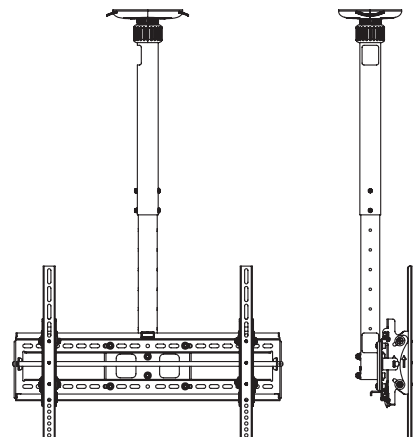

We reserve the right to alter specifications without notice บริษัทฯ ขอสงวนการเปลี่ยนแปลงรายละเอียดโดยไม่มีแจ้งการแจ้งล่วงหน้า

Note: See full specification on page 19
หมายเหตุ ดูรายละเอียดทั้งหมดของผลิตภัณฑ์ได้ที่หน้า 19